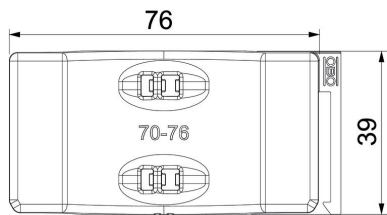

Technical data sheet

Universal counter-trough, plastic

Item number: 1198076

Regardless of the type of rail, the counter-trough can be used by applying it onto one side of the clamp clip. Due to an intelligent contour on the backside, the counter-trough can be combined to a double trough. Retrofitting possible without the need to dismantle.

PP Polypropylene

Master data

Item number	1198076
Type	2058UW 76 LGR
Description 1	Counter-trough
Description 2	combinable with double trough
Available from	15.05.2019
Manufacturer	OBO
Dimension	70-76mm
Colour	Light grey; RAL 7035
Material	Polypropylene
Smallest sales unit	25
Unit of quantity	Piece
Weight	0.94 kg
Weight unit	kg/100 pc.

Technical data sheet

Universal counter-trough, plastic

Item number: 1198076

Dimensions

Dimension B	81.5 mm
Dimension H	12.3 mm
Dimension L	40 mm

Technical data

Counter-trough/clip version	Counter sleeve
Suitable for max. cable diameter	76 mm
Clamping range D, max.	76 mm
Clamping range D, min.	70 mm