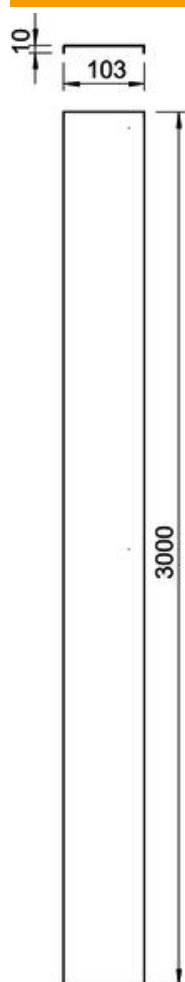

Technical data sheet

Cover with turn buckle FS

Item number: 6080138

Cover with turn buckle for AZ small duct.

St Steel

FS Strip galvanized

Master data

Item number	6080138
Type	AZDMD 50 FS
Description 1	Cover with turn buckle
Manufacturer	OBO
Dimension	53x3000
Material	Steel
Surface	Strip galvanized
Surface standard	DIN EN 10346
Smallest sales unit	3
Unit of quantity	Metre
Weight	55 kg
Weight unit	kg/100 m

Technical data sheet

Cover with turn buckle FS

Item number: 6080138

Dimensions

Length	3,000 mm
Width	53 mm
Height	10 mm
Plate thickness	1 mm
Dimension H	10 mm

Technical data sheet

Cover with turn buckle FS

Item number: 6080138

Technical data

Number of turn buckles	3 St.
Fastening type	Sash lock
Maintain electrical functions	no
Suitable for mesh cable tray	no
Suitable for cable ladder	no
Suitable for cable tray	yes
Rustproof steel, pickled	no