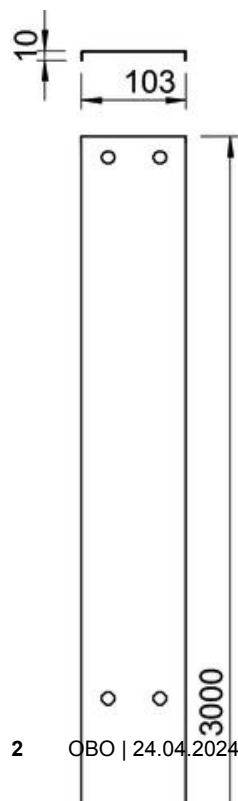

Technical data sheet

Cover with turn buckle FS

Item number: 6080138

Cover with turn buckle for AZ small duct.

St Steel

FS Strip galvanized

Master data

Item number	6080138
Type	AZDMD 50 FS
Description 1	Cover with turn buckle
Manufacturer	OBO
Dimension	53x3000
Material	Steel
Surface	Strip galvanized
Surface standard	DIN EN 10346
Smallest sales unit	3
Unit of quantity	Metre
Weight	55 kg
Weight unit	kg/100 m

Technical data sheet

Cover with turn buckle FS

Item number: 6080138

Dimensions

Length	3,000 mm
Width	53 mm
Height	10 mm
Plate thickness	1 mm
Dimension H	10 mm

Technical data sheet

Cover with turn buckle FS

Item number: 6080138

Technical data

Number of turn buckles	3 St.
Fastening type	Sash lock
Maintain electrical functions	no
Suitable for mesh cable tray	no
Suitable for cable ladder	no
Suitable for cable tray	yes
Rustproof steel, pickled	no