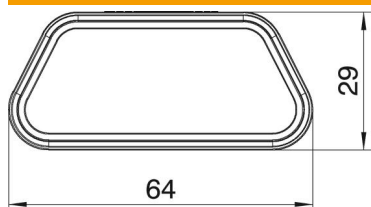

### Master data

Item number	7425910
Type	DUC 6025
Description 1	Connection shackle
Description 2	for underfloor ducts DU6025
Manufacturer	OBO
Colour	Light grey
Material	Polyvinylchloride
Smallest sales unit	50
Unit of quantity	Piece
Weight	1.698 kg
Weight unit	kg/100 pc.

### Dimensions

Length	43 mm
Width	64 mm
Height	29 mm