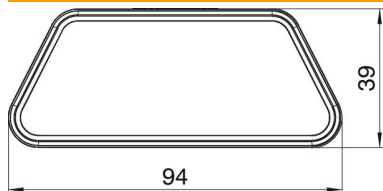

Technical data sheet

Duct connector

Item number: 7425912

Dimensions

Length	63 mm
Width	94 mm
Height	39 mm

Technical data

Version for	Strap
Trunking width, min.	90 mm
Duct height, min.	35 mm