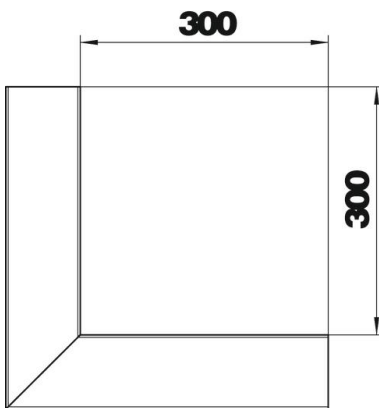

Technical data sheet

External corner, asymmetrical, for device installation trunking Rapid 80 type GA-A90170

Item number: 6279510

External corner for changing the direction of the Rapid 80 GA aluminium device installation trunking.
The visible surfaces of the fittings are laminated. The cover must be ordered separately.

Alu Aluminium

Master data

Item number	6279510
Type	GA-AA90170RW
Description 1	External corner
Description 2	asymmetrical
Manufacturer	OBO
Dimension	90x170x300
Colour	Pure white; RAL 9010
Material	Aluminium
Smallest sales unit	1
Unit of quantity	Piece
Weight	229.2 kg
Weight unit	kg/100 pc.

Technical data sheet

External corner, asymmetrical, for device installation trunking Rapid 80 type GA-A90170

Item number: 6279510

Dimensions

Length	300 mm
Width	170 mm
Height	90 mm

Technical data

Number of covers	1
Version for	Base
for duct width	170 mm
for trunking height	90 mm
Halogen-free	yes
Cable retaining clip	no
Duct connector	no
Cover mounting type	Internal
Mounting perforation in base	no
Cover width	76.5 mm
Protection rating	IP30
Protective film	yes
Protection rating IK code	IK10
Symmetrical	no
Permitted temperature range, max.	60 °C
Permitted temperature range, min.	-25 °C
Angle range, min.	90 mm