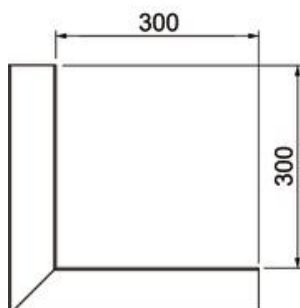

Technical data sheet

External corner, symmetrical, for device installation trunking Rapid 80 type GA-D90210

Item number: 6279610

External corner for changing the direction of the Rapid 80 GA aluminium device installation trunking.
The visible surfaces of the fittings are laminated. The cover must be ordered separately.

Alu Aluminium

Master data

Item number	6279610
Type	GA-DA90210RW
Description 1	External corner
Description 2	2 compartments
Manufacturer	OBO
Dimension	90x210x300
Colour	Pure white; RAL 9010
Material	Aluminium
Smallest sales unit	1
Unit of quantity	Piece
Weight	291 kg
Weight unit	kg/100 pc.

Technical data sheet

External corner, symmetrical, for device installation trunking Rapid 80 type GA-D90210

Item number: 6279610

Dimensions

Length	300 mm
Width	210 mm
Height	90 mm

Technical data

Number of covers	2
Version for	Base
for duct width	210 mm
for trunking height	90 mm
Halogen-free	yes
Cable retaining clip	no
Duct connector	no
Cover mounting type	Internal
Mounting perforation in base	no
Cover width	76.5 mm
Cover width 2	76.5 mm
Protection rating	IP30
Protective film	yes
Protection rating IK code	IK10
Symmetrical	yes
Permitted temperature range, max.	60 °C
Permitted temperature range, min.	-25 °C
Angle range, min.	90 mm