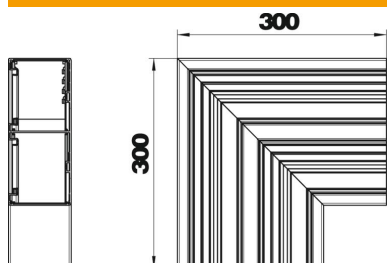

# Technical data sheet

Flat angle, symmetrical, for device installation trunking Rapid 80 type GA-D90210  
Item number: 6279620

Flat angle for changing the direction of the Rapid 80 GA aluminium device installation trunking.

## Master data

Item number	6279620
Type	GA-DF90210RW
Description 1	Flat angle
Description 2	2 compartments
Manufacturer	OBO
Dimension	90x210x300
Colour	Pure white; RAL 9010
Material	Aluminium
Smallest sales unit	1
Unit of quantity	Piece
Weight	184.8 kg
Weight unit	kg/100 pc.

# Technical data sheet

Flat angle, symmetrical, for device installation trunking Rapid 80 type GA-D90210

Item number: 6279620

## Dimensions

Length	300 mm
Width	210 mm
Height	90 mm