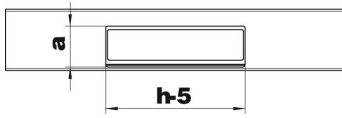

Technical data sheet

T piece, symmetrical, for device installation trunking Rapid 80 type GA-D90210

Item number: 6279663

T piece for branches of Rapid 80 GA aluminium device installation trunking. The visible surfaces of the fittings are laminated.

- Alu** Aluminium
- EL** Anodised

Master data

Item number	6279663
Type	GA-DT90210EL
Description 1	T piece
Description 2	2 compartments
Manufacturer	OBO
Dimension	90x210x500
Material	Aluminium
Surface	Anodised
Surface standard	
Smallest sales unit	1
Unit of quantity	Piece
Weight	177.4 kg
Weight unit	kg/100 pc.

Technical data sheet

T piece, symmetrical, for device installation trunking Rapid
80 type GA-D90210
Item number: 6279663

Dimensions

Length	500 mm
Width	210 mm
Height	90 mm

Technical data

Number of covers	2
Version for	Base
for duct width	210 mm
for trunking height	90 mm
Halogen-free	yes
Cable retaining clip	no
Duct connector	no
Cover mounting type	Internal
Mounting perforation in base	no
Cover width	76.5 mm
Cover width 2	76.5 mm
Protection rating	IP30
Protective film	yes
Protection rating IK code	IK10
Symmetrical	yes
Permitted temperature range, max.	60 °C
Permitted temperature range, min.	-25 °C