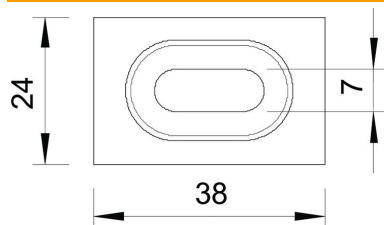

### Master data

Item number	6017018
Type	GKB 38 A2
Description 1	Hold-down clamp
Description 2	for mesh cable tray
Manufacturer	OBO
Material	Stainless steel, grade 354/1
Surface	Bright, treated
Surface standard	
Smallest sales unit	20
Unit of quantity	Piece
Weight	1.061 kg
Weight unit	kg/100 pc.

### Dimensions

Dimension	38 x 24
-----------	---------