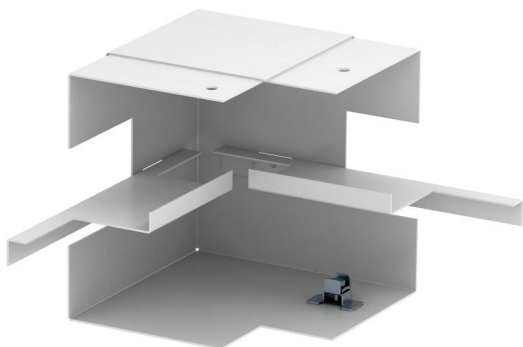

Technical data sheet

Internal corner, symmetrical, for device installation trunking Rapid 80 type GS-S90130

Item number: 6277340

Internal corner for direct installation on GS device installation trunking.

St Steel

Master data

Item number	6277340
Type	GS-SI90130RW
Description 1	Internal corner
Description 2	simple, symmetrical
Manufacturer	OBO
Dimension	90x130x148
Colour	Pure white; RAL 9010
Material	Steel
Smallest sales unit	1
Unit of quantity	Piece
Weight	77 kg
Weight unit	kg/100 pc.

Technical data sheet

Internal corner, symmetrical, for device installation trunking Rapid 80 type GS-S90130

Item number: 6277340

Dimensions

Length	148 mm
Width	130 mm
Height	90 mm

Technical data

Number of covers	1
Version for	Base
Shape	Symmetrical
Halogen-free	yes
Cable retaining clip	no
Duct connector	no
Cover mounting type	Internal
Mounting perforation in base	yes
Cover width	76.5 mm
Protection rating	IP30
Protective film	yes
Protection rating IK code	IK10
Permitted temperature range, max.	60 °C
Permitted temperature range, min.	-25 °C
Angle range, min.	90 mm