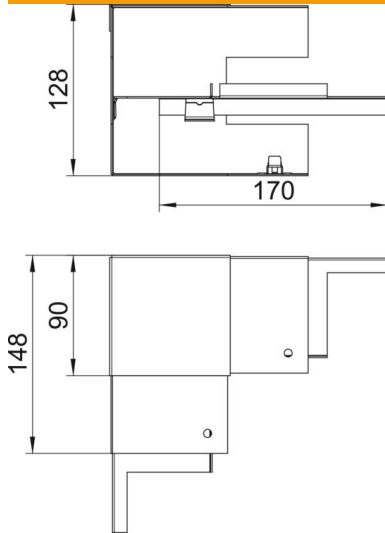

Technical data sheet

Internal corner, symmetrical, for device installation trunking Rapid 80 type GS-S90130

Item number: 6277340

Internal corner for direct installation on GS device installation trunking.

St Steel

Master data

Item number	6277340
Type	GS-SI90130RW
Description 1	Internal corner
Description 2	simple, symmetrical
Manufacturer	OBO
Dimension	90x130x148
Colour	Pure white; RAL 9010
Material	Steel
Smallest sales unit	1
Unit of quantity	Piece
Weight	77 kg
Weight unit	kg/100 pc.

Technical data sheet

Internal corner, symmetrical, for device installation trunking Rapid 80 type GS-S90130

Item number: 6277340

Dimensions

Length	148 mm
Width	130 mm
Height	90 mm

Technical data

Number of covers	1
Version for	Base
Shape	Symmetrical
Halogen-free	yes
Cable retaining clip	no
Duct connector	no
Cover mounting type	Internal
Mounting perforation in base	yes
Cover width	76.5 mm
Protection rating	IP30
Protective film	yes
Protection rating IK code	IK10
Permitted temperature range, max.	60 °C
Permitted temperature range, min.	-25 °C
Angle range, min.	90 mm