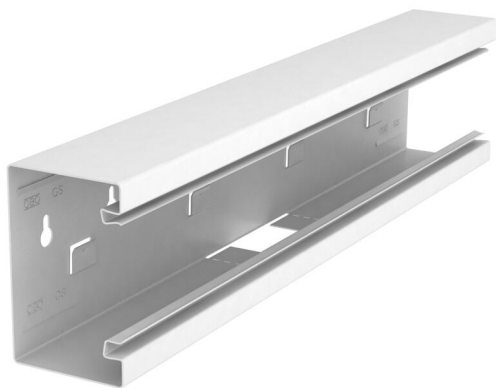

Technical data sheet

T piece, symmetrical, for device installation trunking Rapid
80 type GS-S70110
Item number: 6277060

T piece suitable for direct wall mounting.

St Steel

Master data

| | |
|---------------------|----------------------|
| Item number | 6277060 |
| Type | GS-ST70110RW |
| Description 1 | T piece |
| Description 2 | symmetrical |
| Manufacturer | OBO |
| Dimension | 70x110x500 |
| Colour | Pure white; RAL 9010 |
| Material | Steel |
| Smallest sales unit | 1 |
| Unit of quantity | Piece |
| Weight | 127 kg |
| Weight unit | kg/100 pc. |

Technical data sheet

T piece, symmetrical, for device installation trunking Rapid 80 type GS-S70110

Item number: 6277060

Dimensions

| | |
|--------|--------|
| Length | 500 mm |
| Width | 110 mm |
| Height | 70 mm |

Technical data

| | |
|-----------------------------------|----------|
| Number of covers | 1 |
| Version for | Base |
| for duct width | 110 mm |
| for trunking height | 70 mm |
| Halogen-free | yes |
| Cable retaining clip | no |
| Duct connector | no |
| Cover mounting type | Internal |
| Mounting perforation in base | yes |
| Cover width | 76.5 mm |
| Protection rating | IP30 |
| Protective film | yes |
| Protection rating IK code | IK10 |
| Symmetrical | yes |
| Permitted temperature range, max. | 60 °C |
| Permitted temperature range, min. | -25 °C |