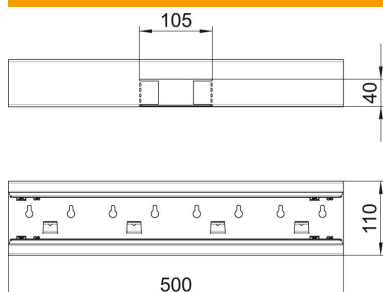

Technical data sheet

T piece, symmetrical, for device installation trunking Rapid
80 type GS-S70110
Item number: 6277060

T piece suitable for direct wall mounting.

St Steel

Master data

| | |
|---------------------|----------------------|
| Item number | 6277060 |
| Type | GS-ST70110RW |
| Description 1 | T piece |
| Description 2 | symmetrical |
| Manufacturer | OBO |
| Dimension | 70x110x500 |
| Colour | Pure white; RAL 9010 |
| Material | Steel |
| Smallest sales unit | 1 |
| Unit of quantity | Piece |
| Weight | 127 kg |
| Weight unit | kg/100 pc. |

Technical data sheet

T piece, symmetrical, for device installation trunking Rapid 80 type GS-S70110

Item number: 6277060

Dimensions

| | |
|--------|--------|
| Length | 500 mm |
| Width | 110 mm |
| Height | 70 mm |

Technical data

| | |
|-----------------------------------|----------|
| Number of covers | 1 |
| Version for | Base |
| for duct width | 110 mm |
| for trunking height | 70 mm |
| Halogen-free | yes |
| Cable retaining clip | no |
| Duct connector | no |
| Cover mounting type | Internal |
| Mounting perforation in base | yes |
| Cover width | 76.5 mm |
| Protection rating | IP30 |
| Protective film | yes |
| Protection rating IK code | IK10 |
| Symmetrical | yes |
| Permitted temperature range, max. | 60 °C |
| Permitted temperature range, min. | -25 °C |