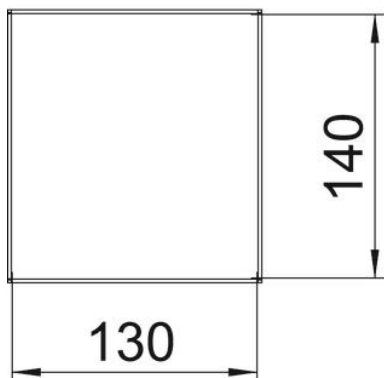

## Master data

Item number	6290023
Type	ISSHS140250EL
Description 1	Service pole
Description 2	floor
Manufacturer	OBO
Dimension	250x130x140
Material	Aluminium
Surface	Anodised
Surface standard	
Smallest sales unit	1
Unit of quantity	Piece
Weight	175 kg
Weight unit	kg/100 pc.

# Technical data sheet

Service pole, type ISSHS140250

Item number: 6290023

## Dimensions

Length	250 mm
Width	130 mm
Height	140 mm

## Technical data

Number of usable covers	2
Number of compartments	2 St.
Version for	Double-sided
Fastening type	Bolts
Floor mounting	yes
Ceiling mounting	no
Continuous profile	yes
Halogen-free	yes
Cable entry	Bottom
Cover width	76.5 mm
Changes according to location	no
Pole shape	Rectangular
Pole height, min.	250 mm
Adjustable	no
Pre-wired	no