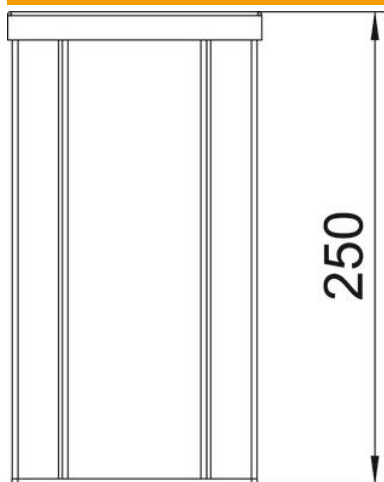

# Technical data sheet

Service pole, type ISSHS140250

Item number: 6290023

ISS aluminium service pole, 2-compartment, with a 76.5 mm system opening.

Empty, equippable with standard devices (socket, telephone, etc.), max. 4 devices.

## Master data

Item number	6290023
Type	ISSHS140250EL
Description 1	Service pole
Description 2	floor
Manufacturer	OBO
Dimension	250x130x140
Material	Aluminium
Surface	Anodised
Surface standard	
Smallest sales unit	1
Unit of quantity	Piece
Weight	175 kg
Weight unit	kg/100 pc.

# Technical data sheet

Service pole, type ISSHS140250

Item number: 6290023

## Dimensions

Length	250 mm
Width	130 mm
Height	140 mm