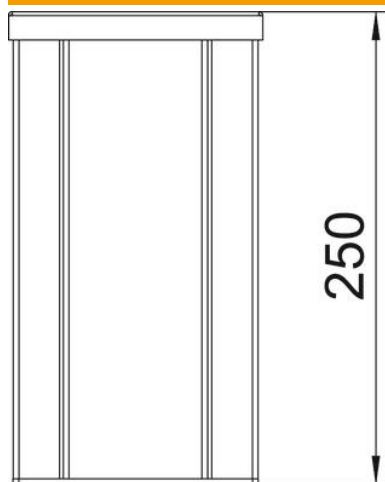

Technical data sheet

Service pole, type ISSHS140250

Item number: 6290020

ISS aluminium service pole, 2-compartment, with a 76.5 mm system opening.

Empty, equippable with standard devices (socket, telephone, etc.), max. 4 devices.

Alu Aluminium

Master data

Item number	6290020
Type	ISSHS140250RW
Description 1	Service pole
Description 2	floor
Manufacturer	OBO
Dimension	250x130x140
Colour	Pure white; RAL 9010
Material	Aluminium
Smallest sales unit	1
Unit of quantity	Piece
Weight	175 kg
Weight unit	kg/100 pc.

Technical data sheet

Service pole, type ISSHS140250

Item number: 6290020

Dimensions

Length	250 mm
Width	130 mm
Height	140 mm

Technical data

Number of usable covers	2
Number of compartments	2 St.
Version for	Double-sided
Fastening type	Bolts
Floor mounting	yes
Ceiling mounting	no
Continuous profile	yes
Halogen-free	yes
Cable entry	Bottom
Cover width	76.5 mm
Changes according to location	no
Pole shape	Rectangular
Pole height, min.	250 mm
Adjustable	no
Pre-wired	no

Technical data sheet

Service pole, type ISSHS140250

Item number: 6290020