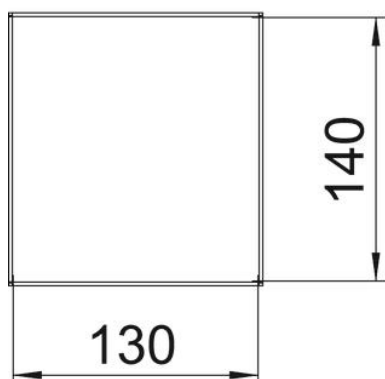

Technical data sheet

Service pole, type ISSHS140250

Item number: 6290020

ISS aluminium service pole, 2-compartment, with a 76.5 mm system opening.

Empty, equippable with standard devices (socket, telephone, etc.), max. 4 devices.

Alu Aluminium

Master data

Item number	6290020
Type	ISSHS140250RW
Description 1	Service pole
Description 2	floor
Manufacturer	OBO
Dimension	250x130x140
Colour	Pure white; RAL 9010
Material	Aluminium
Smallest sales unit	1
Unit of quantity	Piece
Weight	175 kg
Weight unit	kg/100 pc.

Technical data sheet

Service pole, type ISSHS140250

Item number: 6290020

Dimensions

Length	250 mm
Width	130 mm
Height	140 mm

Technical data

Number of usable covers	2
Number of compartments	2 St.
Version for	Double-sided
Fastening type	Bolts
Floor mounting	yes
Ceiling mounting	no
Continuous profile	yes
Halogen-free	yes
Cable entry	Bottom
Cover width	76.5 mm
Changes according to location	no
Pole shape	Rectangular
Pole height, min.	250 mm
Adjustable	no
Pre-wired	no

Technical data sheet

Service pole, type ISSHS140250

Item number: 6290020