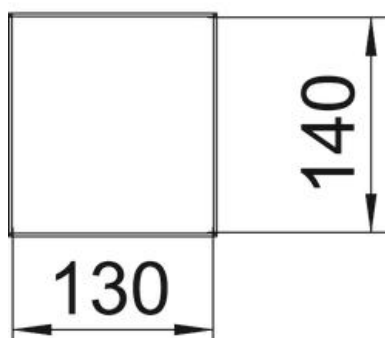

Technical data sheet

Service pole, type ISSHS140500

Item number: 6290033

ISS aluminium service pole, 2-compartment, with a 76.5 mm system opening.

Empty, equippable with standard devices (socket, telephone, etc.) max. 8 devices.

Alu Aluminium

EL Anodised

Master data

Item number	6290033
Type	ISSHS140500EL
Description 1	Service pole
Description 2	floor
Manufacturer	OBO
Dimension	500x130x140
Material	Aluminium
Surface	Anodised
Surface standard	
Smallest sales unit	1
Unit of quantity	Piece
Weight	354.8 kg
Weight unit	kg/100 pc.

Technical data sheet

Service pole, type ISSHS140500

Item number: 6290033

Dimensions

Length	500 mm
Width	130 mm
Height	140 mm

Technical data sheet

Service pole, type ISSHS140500

Item number: 6290033

Technical data

Number of usable covers	2
Number of compartments	2 St.
Version for	Double-sided
Fastening type	Bolts
Floor mounting	yes
Ceiling mounting	no
Continuous profile	yes
Halogen-free	yes
Cable entry	Bottom
Cover width	76.5 mm
Changes according to location	no
Pole shape	Rectangular
Pole height, min.	500 mm
Adjustable	no
Pre-wired	no