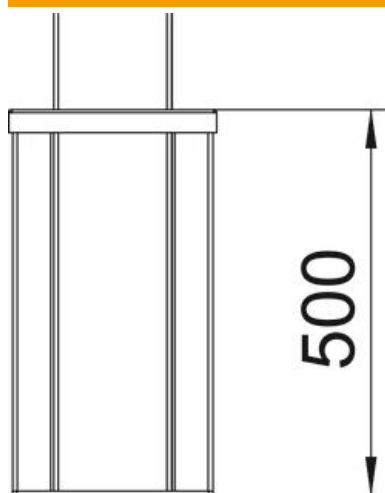

Technical data sheet

Service pole, type ISSHS140500

Item number: 6290033

ISS aluminium service pole, 2-compartment, with a 76.5 mm system opening.

Empty, equippable with standard devices (socket, telephone, etc.) max. 8 devices.

Alu Aluminium

EL Anodised

Master data

Item number	6290033
Type	ISSHS140500EL
Description 1	Service pole
Description 2	floor
Manufacturer	OBO
Dimension	500x130x140
Material	Aluminium
Surface	Anodised
Surface standard	
Smallest sales unit	1
Unit of quantity	Piece
Weight	354.8 kg
Weight unit	kg/100 pc.

Technical data sheet

Service pole, type ISSHS140500

Item number: 6290033

Dimensions

Length	500 mm
Width	130 mm
Height	140 mm

Technical data sheet

Service pole, type ISSHS140500

Item number: 6290033

Technical data

Number of usable covers	2
Number of compartments	2 St.
Version for	Double-sided
Fastening type	Bolts
Floor mounting	yes
Ceiling mounting	no
Continuous profile	yes
Halogen-free	yes
Cable entry	Bottom
Cover width	76.5 mm
Changes according to location	no
Pole shape	Rectangular
Pole height, min.	500 mm
Adjustable	no
Pre-wired	no