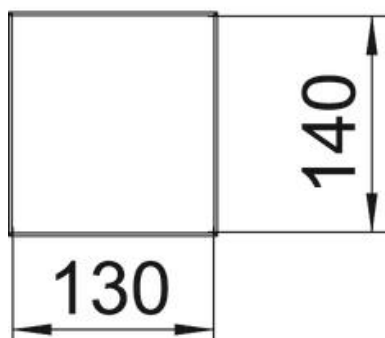

Alu Aluminium

Master data

Item number	6290030
Type	ISSHS140500RW
Description 1	Service pole
Description 2	floor
Manufacturer	OBO
Dimension	500x130x140
Colour	Pure white; RAL 9010
Material	Aluminium
Smallest sales unit	1
Unit of quantity	Piece
Weight	302 kg
Weight unit	kg/100 pc.

Technical data sheet

Service pole, type ISSHS140500

Item number: 6290030

Dimensions

Length	500 mm
Width	130 mm
Height	140 mm

Technical data sheet

Service pole, type ISSHS140500

Item number: 6290030

Technical data

Number of usable covers	2
Number of compartments	2 St.
Version for	Double-sided
Fastening type	Bolts
Floor mounting	yes
Ceiling mounting	no
Continuous profile	yes
Halogen-free	yes
Cable entry	Bottom
Cover width	76.5 mm
Changes according to location	no
Pole shape	Rectangular
Pole height, min.	500 mm
Adjustable	no
Pre-wired	no