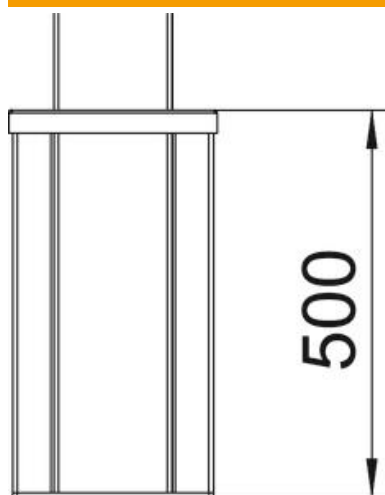

Technical data sheet

Service pole, type ISSHS140500

Item number: 6290030

ISS aluminium service pole, 2-compartment, with a 76.5 mm system opening.

Empty, equippable with standard devices (socket, telephone, etc.) max. 8 devices.

Alu Aluminium

Master data

Item number	6290030
Type	ISSHS140500RW
Description 1	Service pole
Description 2	floor
Manufacturer	OBO
Dimension	500x130x140
Colour	Pure white; RAL 9010
Material	Aluminium
Smallest sales unit	1
Unit of quantity	Piece
Weight	302 kg
Weight unit	kg/100 pc.

Technical data sheet

Service pole, type ISSHS140500

Item number: 6290030

Dimensions

Length	500 mm
Width	130 mm
Height	140 mm

Technical data sheet

Service pole, type ISSHS140500

Item number: 6290030

Technical data

Number of usable covers	2
Number of compartments	2 St.
Version for	Double-sided
Fastening type	Bolts
Floor mounting	yes
Ceiling mounting	no
Continuous profile	yes
Halogen-free	yes
Cable entry	Bottom
Cover width	76.5 mm
Changes according to location	no
Pole shape	Rectangular
Pole height, min.	500 mm
Adjustable	no
Pre-wired	no