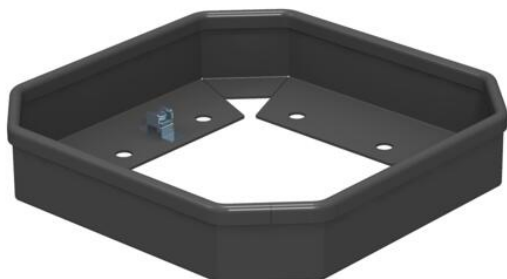

Technical data sheet

Protective frame for ISSHS4

Item number: 6286810

Protective frame for ISSHS4 service pole for mechanical protection of the columns in the foot area.

St Steel

Master data

Item number	6286810
Type	ISSHS4SR40
Description 1	Protective frame
Description 2	for ISSHS4
Manufacturer	OBO
Dimension	41x214
Colour	Jet black; RAL 9005
Material	Steel
Smallest sales unit	1
Unit of quantity	Piece
Weight	69.4 kg
Weight unit	kg/100 pc.

Technical data sheet

Protective frame for ISSHS4

Item number: 6286810

Dimensions

Length	214.5 mm
Width	214.5 mm
Height	41.5 mm

Technical data

Type of accessory	Miscellaneous
Halogen-free	yes