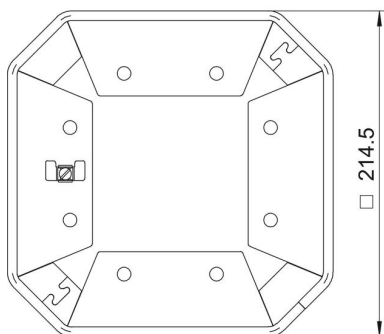

Technical data sheet

Protective frame for ISSHS4

Item number: 6286810

Protective frame for ISSHS4 service pole for mechanical protection of the columns in the foot area.

St Steel

Master data

Item number	6286810
Type	ISSHS4SR40
Description 1	Protective frame
Description 2	for ISSHS4
Manufacturer	OBO
Dimension	41x214
Colour	Jet black; RAL 9005
Material	Steel
Smallest sales unit	1
Unit of quantity	Piece
Weight	69.4 kg
Weight unit	kg/100 pc.

Technical data sheet

Protective frame for ISSHS4

Item number: 6286810

Dimensions

Length	214.5 mm
Width	214.5 mm
Height	41.5 mm

Technical data

Type of accessory	Miscellaneous
Halogen-free	yes