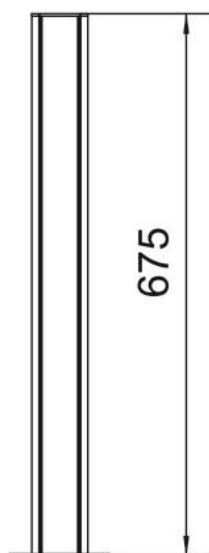

Technical data sheet

Service pole, type ISSRHSM45

Item number: 6290091

ISS aluminium service pole with a 45 mm system opening.

Set consisting of:

1 one-compartment pole with stand

Total length: 675 mm

1 aluminium cover

Alu Aluminium

EL Anodised

Master data

Item number	6290091
Type	ISSRHSM45EL
Description 1	Service pole
Description 2	floor
Manufacturer	OBO
Dimension	675x70x60
Material	Aluminium
Surface	Anodised
Surface standard	
Smallest sales unit	1
Unit of quantity	Piece
Weight	135 kg
Weight unit	kg/100 pc.

Technical data sheet

Service pole, type ISSRHSM45

Item number: 6290091

Dimensions

Length	675 mm
Width	70 mm
Height	59.5 mm

Technical data sheet

Service pole, type ISSRHSM45

Item number: 6290091

Technical data

Number of usable covers	1
Number of compartments	1 St.
Version for	Single-sided
Fastening type	Stand
Floor mounting	yes
Ceiling mounting	no
Continuous profile	yes
Halogen-free	yes
Cable entry	Bottom
Cover width	45 mm
Changes according to location	no
Pole shape	Round
Pole height, min.	675 mm
Adjustable	no
Pre-wired	no