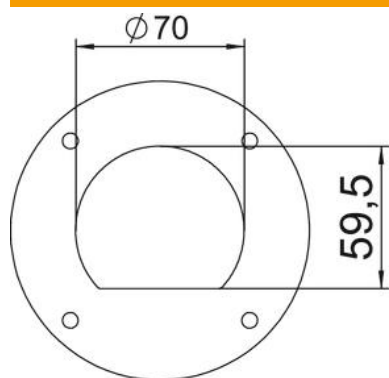

Technical data sheet

Service pole, type ISSRHSM45

Item number: 6290091

ISS aluminium service pole with a 45 mm system opening.

Set consisting of:

1 one-compartment pole with stand

Total length: 675 mm

1 aluminium cover

Length: 675 mm

The design of this ISS service pole is based on an extremely slender, round aluminium profile, which has a smooth cover of the Rapid 45 device installation trunking series on the front side. The 45 mm system opening is suitable for direct acceptance of Modul 45® switching and connection devices. The installation compartment is theoretically sufficient for 14 Modul 45® devices. If Modul 45connect® is used or in the case of cabling requiring a lot of space, the number of the max. installable devices is reduced. There is the option of installing a partition, type 2371/40 (6023096).

Alu Aluminium

EL Anodised

Master data

Item number	6290091
Type	ISSRHSM45EL
Description 1	Service pole
Description 2	floor
Manufacturer	OBO
Dimension	675x70x60
Material	Aluminium
Surface	Anodised
Surface standard	
Smallest sales unit	1
Unit of quantity	Piece
Weight	135 kg
Weight unit	kg/100 pc.

Technical data sheet

Service pole, type ISSRHSM45

Item number: 6290091

Dimensions

Length	675 mm
Width	70 mm
Height	59.5 mm

Technical data sheet

Service pole, type ISSRHSM45

Item number: 6290091