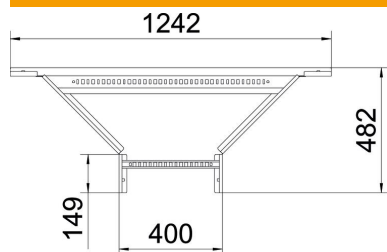

### Master data

Item number	6225854
Type	LAA 640 R3 FS
Description 1	Add-on tee
Description 2	for cable ladder
Manufacturer	OBO
Dimension	60x400
Material	Steel
Surface	Strip galvanized
Surface standard	DIN EN 10346
Smallest sales unit	1
Unit of quantity	Piece
Weight	351 kg
Weight unit	kg/100 pc.

### Dimensions

Width	400 mm
Height	60 mm
Dimension B	400 mm
Dimension R	300 mm

### Technical data

Version of the rungs	Profile perforated
Side rail version	Flat profile
Connector version	Without connectors
Maintain electrical functions	no
Rustproof steel, pickled	no
Wide-span version	no
Rail thickness	1.5 mm