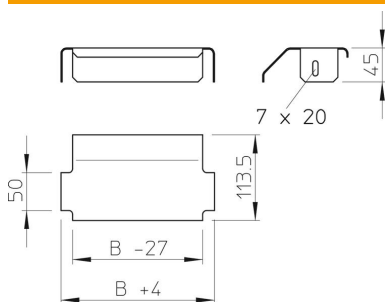

## Support plate

Item number: 6221890

Support plate to increase the cable volume and for cable protection.

|           |                    |
|-----------|--------------------|
| <b>St</b> | Steel              |
| <b>FT</b> | Hot-dip galvanised |

### Master data

|                     |                    |
|---------------------|--------------------|
| Item number         | 6221890            |
| Type                | LALB 60 FT         |
| Description 1       | Support plate      |
| Description 2       | for cable ladder   |
| Manufacturer        | OBO                |
| Dimension           | B600mm             |
| Material            | Steel              |
| Surface             | Hot-dip galvanised |
| Surface standard    | DIN EN ISO 1461    |
| Smallest sales unit | 1                  |
| Unit of quantity    | Piece              |
| Weight              | 116 kg             |
| Weight unit         | kg/100 pc.         |

### Dimensions

|        |        |
|--------|--------|
| Width  | 600 mm |
| Height | 45 mm  |