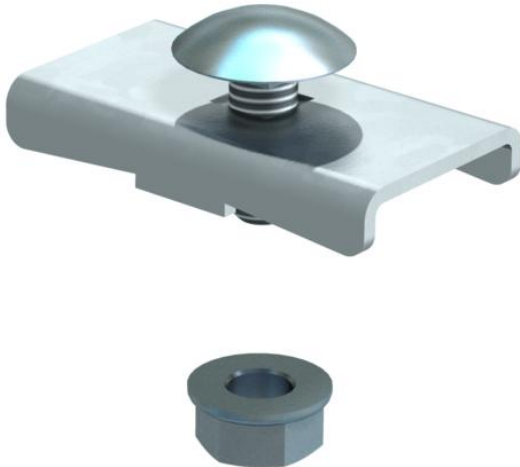

Technical data sheet

Clamping piece LKS 40 FT

Item number: 6221084

Hold-down clamp for fastening cable ladders.
Fastening on brackets, type MWA 12, AW 15, AW 30 and AW 55, using the supplied FRS M6 x 20 fastening bolt.

- St** Steel
- FT** Hot-dip galvanised

Master data

Item number	6221084
Type	LKS 40 FT
Description 1	Hold-down clamp
Description 2	for cable ladder LG45 and LG60
Manufacturer	OBO
Dimension	40x22
Material	Steel
Surface	Hot-dip galvanised
Surface standard	DIN EN ISO 1461
Smallest sales unit	10
Unit of quantity	Piece
Weight	2.4 kg
Weight unit	kg/100 pc.

Technical data sheet

Clamping piece LKS 40 FT

Item number: 6221084

Dimensions