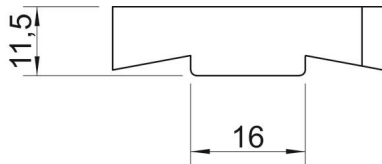

Technical data sheet

Slide nut ZL

Item number: 1147118

Slide nut for use with MS4022 profile rail

St Steel

ZL Zinc slat

Master data

Item number	1147118
Type	MS40SN M12 ZL
Description 1	Slide nut
Description 2	for profile rail MS4022
Manufacturer	OBO
Dimension	M12
Material	Steel
Surface	Zinc slat
Surface standard	
Smallest sales unit	50
Unit of quantity	Piece
Weight	3.16 kg
Weight unit	kg/100 pc.

Technical data sheet

Slide nut ZL

Item number: 1147118

Dimensions

Length	35 mm
Width	17 mm
Height	11.5 mm
Dimension B	17 mm
Dimension H	11.5 mm
Dimension L	30 mm

Technical data

Thread	M12
Thread metric	12
With spring	no