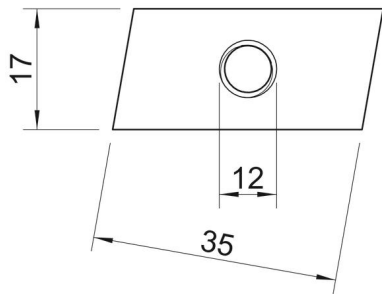

Technical data sheet

Slide nut ZL

Item number: 1147118

Slide nut for use with MS4022 profile rail

St Steel

ZL Zinc slat

Master data

Item number	1147118
Type	MS40SN M12 ZL
Description 1	Slide nut
Description 2	for profile rail MS4022
Manufacturer	OBO
Dimension	M12
Material	Steel
Surface	Zinc slat
Surface standard	
Smallest sales unit	50
Unit of quantity	Piece
Weight	3.16 kg
Weight unit	kg/100 pc.

Technical data sheet

Slide nut ZL

Item number: 1147118

Dimensions

Length	35 mm
Width	17 mm
Height	11.5 mm
Dimension B	17 mm
Dimension H	11.5 mm
Dimension L	30 mm

Technical data

Thread	M12
Thread metric	12
With spring	no