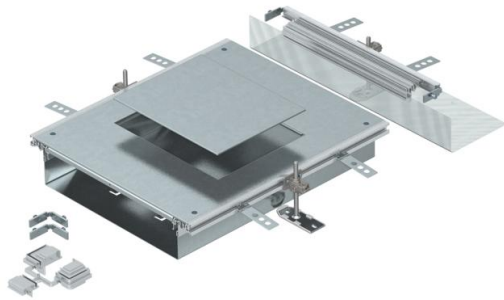

# Technical data sheet

Extension unit for GES6, height 60–110 mm

Item number: 7424902

Ready-to-mount trunking extension unit with a device installation lid for the installation of a flush-mount unit of nominal size 6, consisting of the trunking base (floor trough with side and floor covering contact profiles), trunking lid with blank mounting opening and a flushfloor end cover. The scope of delivery contains 3 height-adjustable fixing brackets, 3 screed anchors, 1 lid butt support and 1 construction set for 90° angle.

Size of the mounting unit suitable for the installation of a rectangular installation unit of nominal size 6.

**St** Steel

**FS** Strip galvanized

## Master data

Item number	7424902
Type	OKA-W A 6050 6
Description 1	Extension unit
Description 2	for OKA-W
Manufacturer	OBO
Material	Steel
Surface	Strip galvanized
Surface standard	DIN EN 10346
Smallest sales unit	1
Unit of quantity	Piece
Weight	922 kg
Weight unit	kg/100 pc.

## Dimensions

Length	473 mm
Width	400 mm
Dimension a	201 mm
Dimension A	400 mm
Dimension b	253 mm
Dimension h	60 mm