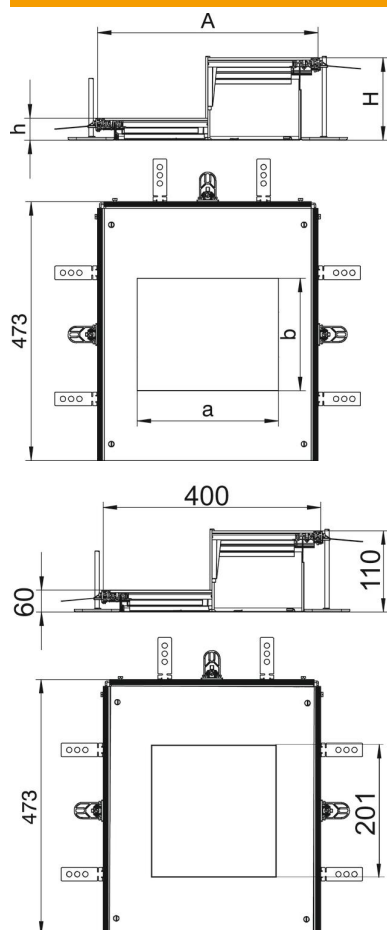

# Technical data sheet

Extension unit for GES6, height 60–110 mm

Item number: 7424902

Ready-to-mount trunking extension unit with a device installation lid for the installation of a flush-mount unit of nominal size 6, consisting of the trunking base (floor trough with side and floor covering contact profiles), trunking lid with blank mounting opening and a flushfloor end cover. The scope of delivery contains 3 height-adjustable fixing brackets, 3 screed anchors, 1 lid butt support and 1 construction set for 90° angle.

## Master data

Item number	7424902
Type	OKA-W A 6050 6
Description 1	Extension unit
Description 2	for OKA-W
Manufacturer	OBO
Material	Steel
Surface	Strip galvanized
Surface standard	DIN EN 10346
Smallest sales unit	1
Unit of quantity	Piece
Weight	922 kg
Weight unit	kg/100 pc.

# Technical data sheet

Extension unit for GES6, height 60–110 mm

Item number: 7424902

## Dimensions

Length	473 mm
Width	400 mm
Dimension a	201 mm
Dimension A	400 mm
Dimension b	253 mm
Dimension h	60 mm