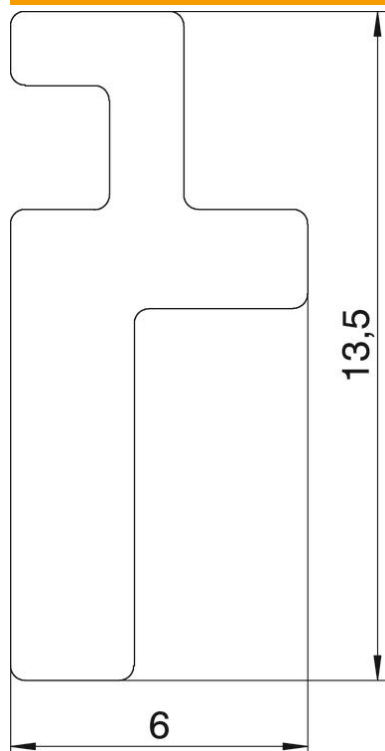

Technical data sheet

Floor covering contact profile

Item number: 7404220

Floor guide profile for the OKA-G and OKA-W trunking systems. Insertable in the side profile flush with floor or at a height of 3 mm above the floor. Spare part.

Alu Aluminium

Master data

Item number	7404220
Type	OKA BA4 3
Description 1	Floor covering edge profile
Description 2	for trunking system OKA2
Manufacturer	OBO
Dimension	2400mm
Material	Aluminium
Smallest sales unit	2.4
Unit of quantity	Metre
Weight	10.3 kg
Weight unit	kg/100 m

Technical data sheet

Floor covering contact profile

Item number: 7404220

Dimensions

Length	2,400 mm
Width	4 mm
Height	13 mm

Technical data

Decouplable	no
-------------	----