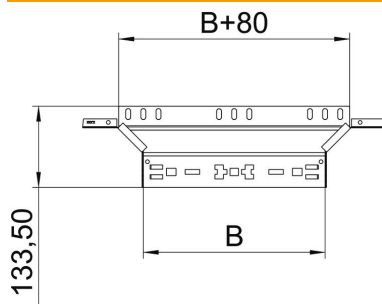

Technical data sheet

Magic add-on tee 110 FS

Item number: 6041922

Add-on tee with quick connector system. For all cable tray types of 110 mm side height.

St Steel

FS Strip galvanized

Master data

Item number	6041922
Type	RAAM 120 FS
Description 1	Add-on tee
Description 2	with quick connector
Manufacturer	OBO
Dimension	110x200
Material	Steel
Surface	Strip galvanized
Surface standard	DIN EN 10346
Smallest sales unit	1
Unit of quantity	Piece
Weight	66.3 kg
Weight unit	kg/100 pc.

Technical data sheet

Magic add-on tee 110 FS

Item number: 6041922

Dimensions

Width	200 mm
Height	110 mm
Plate thickness	1.25 mm
Dimension B	200 mm

Technical data

Bend (angle)	90°
Connector version	Integrated connector
Maintain electrical functions	no
Material thickness, floor plate	1.25 mm
NATO hole pattern	no
Change of direction	Horizontal
Rustproof steel, pickled	no
Wide-span version	no
Type of connector, cable support system	Click fastening
Rail thickness	1.25 mm