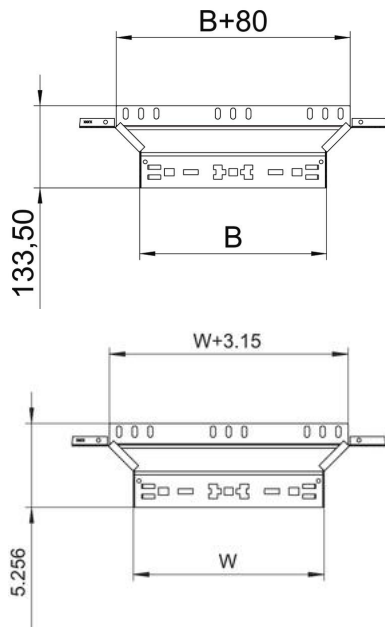

Technical data sheet

Magic add-on tee 35 FS

Item number: 6041022

Add-on tee with quick connector system. For all cable tray types of 35 mm side height.

St Steel

FS Strip galvanized

Master data

Item number	6041022
Type	RAAM 320 FS
Description 1	Add-on tee
Description 2	with quick connector
Manufacturer	OBO
Dimension	35x200
Material	Steel
Surface	Strip galvanized
Surface standard	DIN EN 10346
Smallest sales unit	1
Unit of quantity	Piece
Weight	43.4 kg
Weight unit	kg/100 pc.

Technical data sheet

Magic add-on tee 35 FS

Item number: 6041022

Dimensions

Width	200 mm
Width	8 in
Height	35 mm
Height	1 in
Plate thickness	1.25 mm
Dimension B	200 mm
Dimension R	50 mm

Technical data

Bend (angle)	90°
Connector version	Integrated connector
Maintain electrical functions	no
Material thickness, floor plate	1.25 mm
NATO hole pattern	no
Change of direction	Horizontal
Rustproof steel, pickled	no
Wide-span version	no
Type of connector, cable support system	Click fastening
Rail thickness	1.25 mm