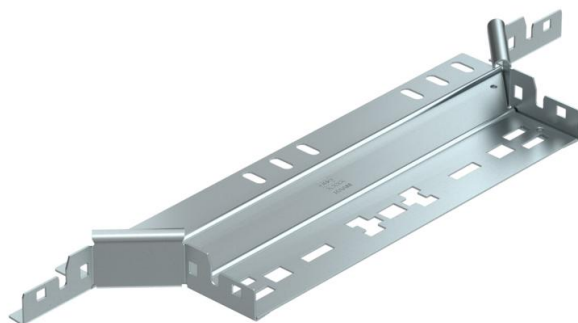

Technical data sheet

Magic add-on tee 35 FS

Item number: 6041024

Add-on tee with quick connector system. For all cable tray types of 35 mm side height.

St Steel

FS Strip galvanized

Master data

Item number	6041024
Type	RAAM 330 FS
Description 1	Add-on tee
Description 2	with quick connector
Manufacturer	OBO
Dimension	35x300
Material	Steel
Surface	Strip galvanized
Surface standard	DIN EN 10346
Smallest sales unit	1
Unit of quantity	Piece
Weight	56.3 kg
Weight unit	kg/100 pc.

Technical data sheet

Magic add-on tee 35 FS

Item number: 6041024

Dimensions

Width	300 mm
Width	12 in
Height	35 mm
Height	1 in
Plate thickness	1.25 mm
Dimension B	300 mm
Dimension R	50 mm

Technical data

Bend (angle)	90°
Connector version	Integrated connector
Maintain electrical functions	no
Material thickness, floor plate	1.25 mm
NATO hole pattern	no
Change of direction	Horizontal
Rustproof steel, pickled	no
Wide-span version	no
Type of connector, cable support system	Click fastening
Rail thickness	1.25 mm