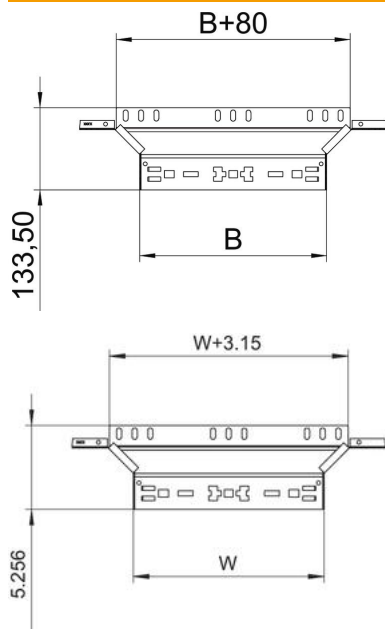

Technical data sheet

Magic add-on tee 35 FS

Item number: 6041024

Add-on tee with quick connector system. For all cable tray types of 35 mm side height.

St Steel

FS Strip galvanized

Master data

Item number	6041024
Type	RAAM 330 FS
Description 1	Add-on tee
Description 2	with quick connector
Manufacturer	OBO
Dimension	35x300
Material	Steel
Surface	Strip galvanized
Surface standard	DIN EN 10346
Smallest sales unit	1
Unit of quantity	Piece
Weight	56.3 kg
Weight unit	kg/100 pc.

Technical data sheet

Magic add-on tee 35 FS

Item number: 6041024

Dimensions

Width	300 mm
Width	12 in
Height	35 mm
Height	1 in
Plate thickness	1.25 mm
Dimension B	300 mm
Dimension R	50 mm

Technical data

Bend (angle)	90°
Connector version	Integrated connector
Maintain electrical functions	no
Material thickness, floor plate	1.25 mm
NATO hole pattern	no
Change of direction	Horizontal
Rustproof steel, pickled	no
Wide-span version	no
Type of connector, cable support system	Click fastening
Rail thickness	1.25 mm