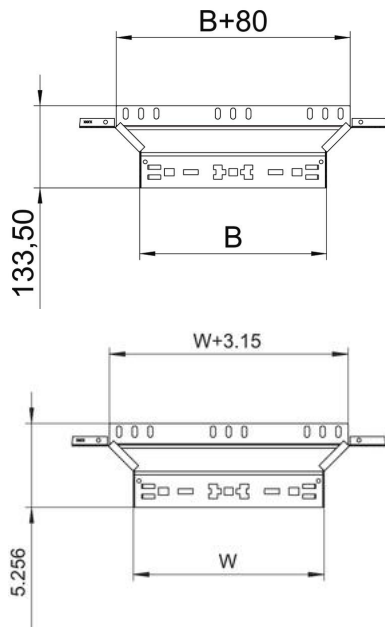

## Magic add-on tee 60 FS

Item number: 6041230

Magic add-on tee with quick connector system. For all cable tray types of 60 mm side height.

**St** Steel

**FS** Strip galvanized

### Master data

Item number	6041230
Type	RAAM 610 FS
Description 1	Add-on tee
Description 2	with quick connector
Manufacturer	OBO
Dimension	60x100
Material	Steel
Surface	Strip galvanized
Surface standard	DIN EN 10346
Smallest sales unit	1
Unit of quantity	Piece
Weight	37.7 kg
Weight unit	kg/100 pc.

### Dimensions

Width	100 mm
Width	4 in
Height	60 mm
Height	2 in
Plate thickness	1.25 mm
Dimension B	100 mm

### Technical data

Bend (angle)	90°
Departing width	100 mm
Connector version	Integrated connector
Maintain electrical functions	yes
Material thickness, floor plate	1.25 mm
NATO hole pattern	no
Change of direction	Horizontal
Rustproof steel, pickled	no
Wide-span version	no
Type of connector, cable support system	Click fastening