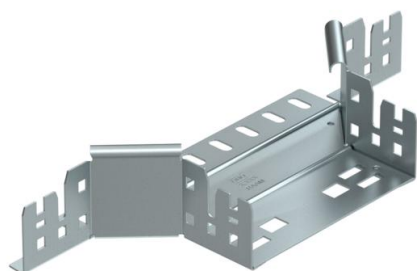

Technical data sheet

Magic add-on tee 60 FS

Item number: 6041232

Magic add-on tee with quick connector system. For all cable tray types of 60 mm side height.

St Steel

FS Strip galvanized

Master data

Item number	6041232
Type	RAAM 615 FS
Description 1	Add-on tee
Description 2	with quick connector
Manufacturer	OBO
Dimension	60x150
Material	Steel
Surface	Strip galvanized
Surface standard	DIN EN 10346
Smallest sales unit	1
Unit of quantity	Piece
Weight	42.046 kg
Weight unit	kg/100 pc.

Technical data sheet

Magic add-on tee 60 FS

Item number: 6041232

Dimensions

Width	150 mm
Width	6 in
Height	60 mm
Height	2 in
Plate thickness	1.25 mm
Dimension B	150 mm

Technical data

Bend (angle)	90°
Departing width	150 mm
Connector version	Integrated connector
Maintain electrical functions	yes
Material thickness, floor plate	1.25 mm
NATO hole pattern	no
Change of direction	Horizontal
Rustproof steel, pickled	no
Wide-span version	no
Type of connector, cable support system	Click fastening