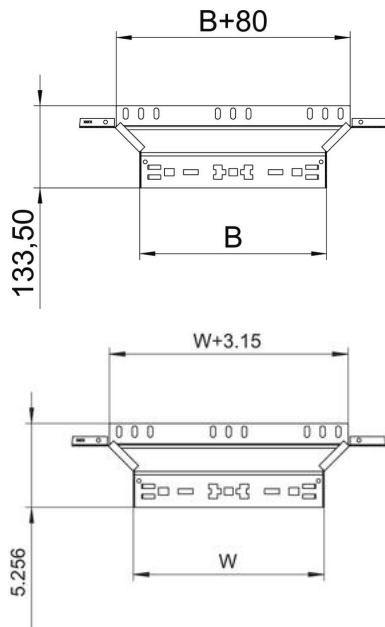

Technical data sheet

Magic add-on tee 60 FS

Item number: 6041232

Magic add-on tee with quick connector system. For all cable tray types of 60 mm side height.

St Steel

FS Strip galvanized

Master data

Item number	6041232
Type	RAAM 615 FS
Description 1	Add-on tee
Description 2	with quick connector
Manufacturer	OBO
Dimension	60x150
Material	Steel
Surface	Strip galvanized
Surface standard	DIN EN 10346
Smallest sales unit	1
Unit of quantity	Piece
Weight	42.046 kg
Weight unit	kg/100 pc.

Technical data sheet

Magic add-on tee 60 FS

Item number: 6041232

Dimensions

Width	150 mm
Width	6 in
Height	60 mm
Height	2 in
Plate thickness	1.25 mm
Dimension B	150 mm

Technical data

Bend (angle)	90°
Departing width	150 mm
Connector version	Integrated connector
Maintain electrical functions	yes
Material thickness, floor plate	1.25 mm
NATO hole pattern	no
Change of direction	Horizontal
Rustproof steel, pickled	no
Wide-span version	no
Type of connector, cable support system	Click fastening