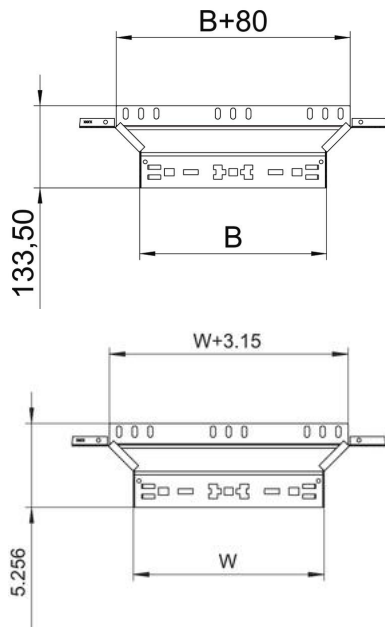

## Magic add-on tee 60 FS

Item number: 6041234

Magic add-on tee with quick connector system. For all cable tray types of 60 mm side height.

**St** Steel

**FS** Strip galvanized

### Master data

Item number	6041234
Type	RAAM 620 FS
Description 1	Add-on tee
Description 2	with quick connector
Manufacturer	OBO
Dimension	60x200
Material	Steel
Surface	Strip galvanized
Surface standard	DIN EN 10346
Smallest sales unit	1
Unit of quantity	Piece
Weight	50.1 kg
Weight unit	kg/100 pc.

### Dimensions

Width	200 mm
Width	8 in
Height	60 mm
Height	2 in
Plate thickness	1.25 mm
Dimension B	200 mm

### Technical data

Bend (angle)	90°
Departing width	200 mm
Connector version	Integrated connector
Maintain electrical functions	yes
Material thickness, floor plate	1.25 mm
NATO hole pattern	no
Change of direction	Horizontal
Rustproof steel, pickled	no
Wide-span version	no
Type of connector, cable support system	Click fastening