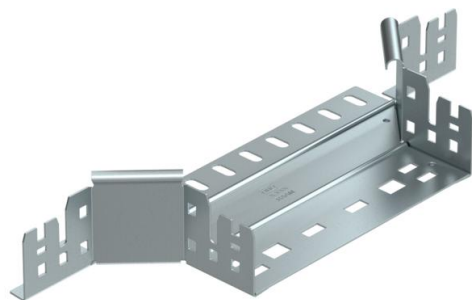

## Magic add-on tee 60 FS

Item number: 6041234

Magic add-on tee with quick connector system. For all cable tray types of 60 mm side height.

**St** Steel

**FS** Strip galvanized

### Master data

Item number	6041234
Type	RAAM 620 FS
Description 1	Add-on tee
Description 2	with quick connector
Manufacturer	OBO
Dimension	60x200
Material	Steel
Surface	Strip galvanized
Surface standard	DIN EN 10346
Smallest sales unit	1
Unit of quantity	Piece
Weight	50.1 kg
Weight unit	kg/100 pc.

### Dimensions

Width	200 mm
Width	8 in
Height	60 mm
Height	2 in
Plate thickness	1.25 mm
Dimension B	200 mm

### Technical data

Bend (angle)	90°
Departing width	200 mm
Connector version	Integrated connector
Maintain electrical functions	yes
Material thickness, floor plate	1.25 mm
NATO hole pattern	no
Change of direction	Horizontal
Rustproof steel, pickled	no
Wide-span version	no
Type of connector, cable support system	Click fastening