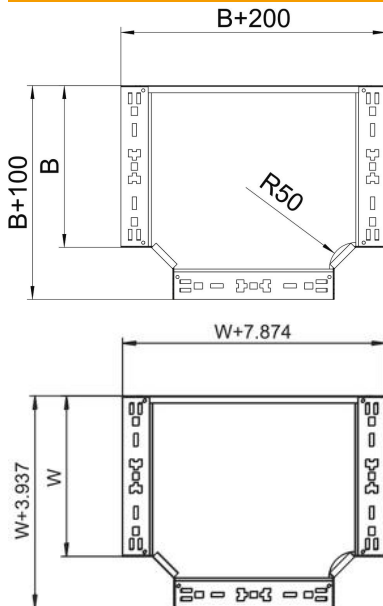

Technical data sheet

Magic T branch piece 35 FS

Item number: 6041032

T branch piece with quick connector system. For all cable tray types of 35 mm side height.
Fitting in round version. The inner radius of the fitting is 150 mm.

St Steel

FS Strip galvanized

Master data

Item number	6041032
Type	RTM 320 FS
Description 1	T-branch piece
Description 2	with quick connector
Manufacturer	OBO
Dimension	35x200
Material	Steel
Surface	Strip galvanized
Surface standard	DIN EN 10346
Smallest sales unit	1
Unit of quantity	Piece
Weight	134 kg
Weight unit	kg/100 pc.

Technical data sheet

Magic T branch piece 35 FS

Item number: 6041032

Dimensions

Width	200 mm
Width	8 in
Height	35 mm
Dimension B	200 mm

Technical data

Bend (angle)	90°
Connector version	Integrated connector
Maintain electrical functions	no
NATO hole pattern	no
Change of direction	Horizontal
Rustproof steel, pickled	no
Wide-span version	no
Type of connector, cable support system	Screwed
Rail thickness	1.25 mm