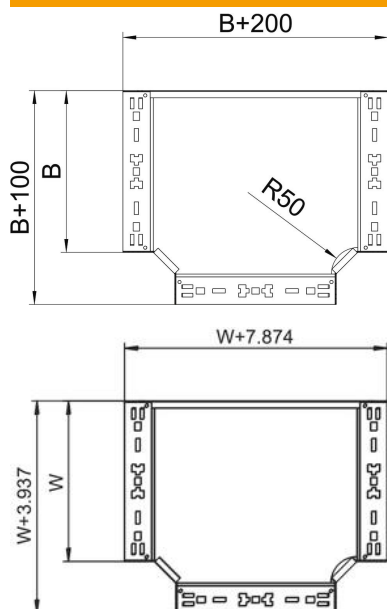

## Magic tee 60FS

Item number: 6041320

Tee branch piece with quick connector system. For all cable tray types of 60 mm side height.

**St** Steel

**FS** Strip galvanized

### Master data

Item number	6041320
Type	RTM 610 FS
Description 1	T-branch piece
Description 2	with quick connector
Manufacturer	OBO
Dimension	60x100
Material	Steel
Surface	Strip galvanized
Surface standard	DIN EN 10346
Smallest sales unit	1
Unit of quantity	Piece
Weight	83.6 kg
Weight unit	kg/100 pc.

### Dimensions

Width	100 mm
Width	4 in
Height	60 mm
Dimension B	100 mm