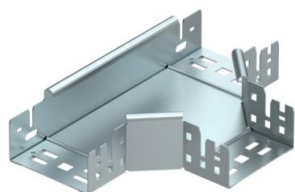

## Magic tee 60FS

Item number: 6041320

Tee branch piece with quick connector system. For all cable tray types of 60 mm side height.

**St** Steel

**FS** Strip galvanized

### Master data

Item number	6041320
Type	RTM 610 FS
Description 1	T-branch piece
Description 2	with quick connector
Manufacturer	OBO
Dimension	60x100
Material	Steel
Surface	Strip galvanized
Surface standard	DIN EN 10346
Smallest sales unit	1
Unit of quantity	Piece
Weight	83.6 kg
Weight unit	kg/100 pc.

### Dimensions

Width	100 mm
Width	4 in
Height	60 mm
Dimension B	100 mm

### Technical data

Bend (angle)	90°
Connector version	Integrated connector
Maintain electrical functions	yes
NATO hole pattern	no
Change of direction	Horizontal
Rustproof steel, pickled	no
Wide-span version	no
Type of connector, cable support system	Screwed
Rail thickness	1.25 mm