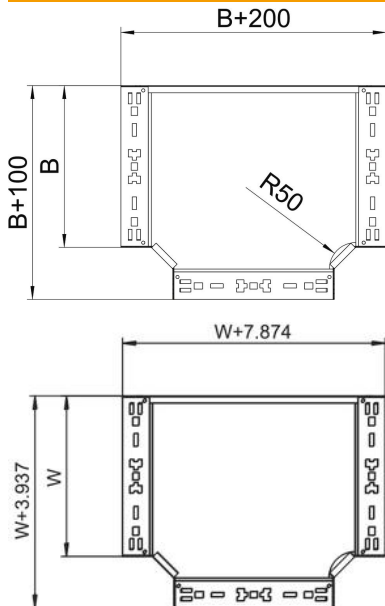

Technical data sheet

Magic tee 60 FT

Item number: 6041340

Tee branch piece with quick connector system. For all cable tray types of 60 mm side height.

St Steel

FT Hot-dip galvanised

Master data

Item number	6041340
Type	RTM 610 FT
Description 1	T-branch piece
Description 2	with quick connector
Manufacturer	OBO
Dimension	60x100
Material	Steel
Surface	Hot-dip galvanised
Surface standard	DIN EN ISO 1461
Smallest sales unit	1
Unit of quantity	Piece
Weight	89.6 kg
Weight unit	kg/100 pc.

Technical data sheet

Magic tee 60 FT

Item number: 6041340

Dimensions

Width	100 mm
Width	4 in
Height	60 mm
Dimension B	100 mm

Technical data

Bend (angle)	90°
Connector version	Integrated connector
Maintain electrical functions	yes
NATO hole pattern	no
Change of direction	Horizontal
Rustproof steel, pickled	no
Wide-span version	no
Type of connector, cable support system	Screwed
Rail thickness	1.25 mm