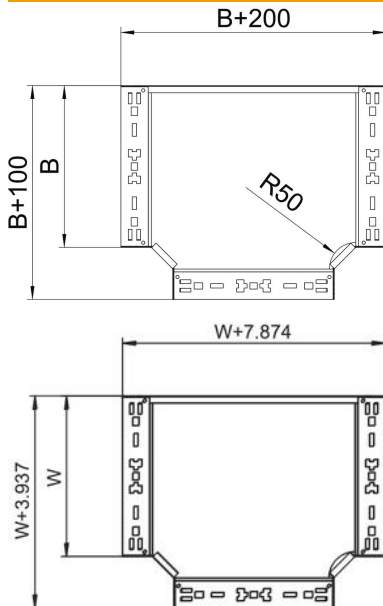

Technical data sheet

Magic tee 60FS

Item number: 6041322

Tee branch piece with quick connector system. For all cable tray types of 60 mm side height.

St Steel

FS Strip galvanized

Master data

Item number	6041322
Type	RTM 615 FS
Description 1	T-branch piece
Description 2	with quick connector
Manufacturer	OBO
Dimension	60x150
Material	Steel
Surface	Strip galvanized
Surface standard	DIN EN 10346
Smallest sales unit	1
Unit of quantity	Piece
Weight	114.7 kg
Weight unit	kg/100 pc.

Technical data sheet

Magic tee 60FS

Item number: 6041322

Dimensions

Width	150 mm
Width	6 in
Height	60 mm
Dimension B	150 mm

Technical data

Bend (angle)	90°
Connector version	Integrated connector
Maintain electrical functions	yes
NATO hole pattern	no
Change of direction	Horizontal
Rustproof steel, pickled	no
Wide-span version	no
Type of connector, cable support system	Screwed
Rail thickness	1.25 mm