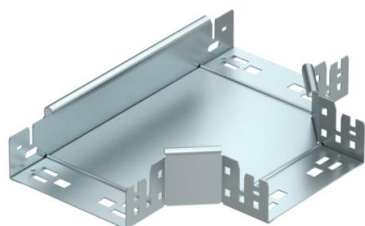

Technical data sheet

Magic tee 60FS

Item number: 6041322

Tee branch piece with quick connector system. For all cable tray types of 60 mm side height.

St Steel

FS Strip galvanized

Master data

Item number	6041322
Type	RTM 615 FS
Description 1	T-branch piece
Description 2	with quick connector
Manufacturer	OBO
Dimension	60x150
Material	Steel
Surface	Strip galvanized
Surface standard	DIN EN 10346
Smallest sales unit	1
Unit of quantity	Piece
Weight	114.7 kg
Weight unit	kg/100 pc.

Technical data sheet

Magic tee 60FS

Item number: 6041322

Dimensions

Width	150 mm
Width	6 in
Height	60 mm
Dimension B	150 mm

Technical data

Bend (angle)	90°
Connector version	Integrated connector
Maintain electrical functions	yes
NATO hole pattern	no
Change of direction	Horizontal
Rustproof steel, pickled	no
Wide-span version	no
Type of connector, cable support system	Screwed
Rail thickness	1.25 mm