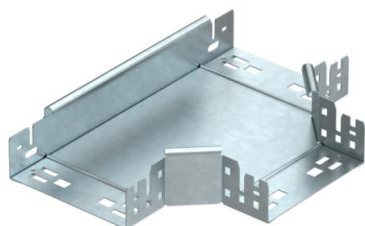

## Magic tee 60 FT

Item number: 6041342

Tee branch piece with quick connector system. For all cable tray types of 60 mm side height.

**St** Steel

**FT** Hot-dip galvanised

### Master data

Item number	6041342
Type	RTM 615 FT
Description 1	T-branch piece
Description 2	with quick connector
Manufacturer	OBO
Dimension	60x150
Material	Steel
Surface	Hot-dip galvanised
Surface standard	DIN EN ISO 1461
Smallest sales unit	1
Unit of quantity	Piece
Weight	123 kg
Weight unit	kg/100 pc.

### Dimensions

Width	150 mm
Width	6 in
Height	60 mm
Dimension B	150 mm

### Technical data

Bend (angle)	90°
Connector version	Integrated connector
Maintain electrical functions	yes
NATO hole pattern	no
Change of direction	Horizontal
Rustproof steel, pickled	no
Wide-span version	no
Type of connector, cable support system	Screwed
Rail thickness	1.25 mm