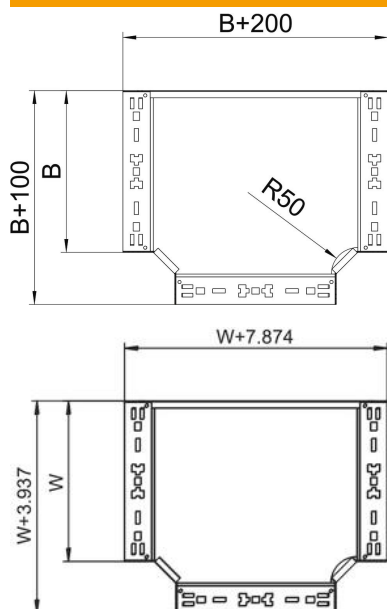

## Magic tee 60 FT

Item number: 6041342

Tee branch piece with quick connector system. For all cable tray types of 60 mm side height.

**St** Steel

**FT** Hot-dip galvanised

### Master data

Item number	6041342
Type	RTM 615 FT
Description 1	T-branch piece
Description 2	with quick connector
Manufacturer	OBO
Dimension	60x150
Material	Steel
Surface	Hot-dip galvanised
Surface standard	DIN EN ISO 1461
Smallest sales unit	1
Unit of quantity	Piece
Weight	123 kg
Weight unit	kg/100 pc.

### Dimensions

Width	150 mm
Width	6 in
Height	60 mm
Dimension B	150 mm