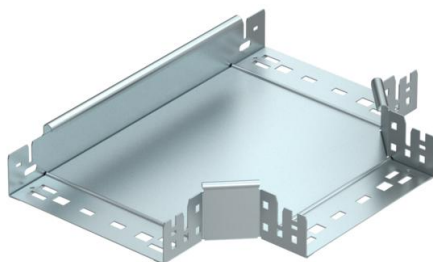

## Magic tee 60FS

Item number: 6041324

Tee branch piece with quick connector system. For all cable tray types of 60 mm side height.

**St** Steel

**FS** Strip galvanized

### Master data

Item number	6041324
Type	RTM 620 FS
Description 1	T-branch piece
Description 2	with quick connector
Manufacturer	OBO
Dimension	60x200
Material	Steel
Surface	Strip galvanized
Surface standard	DIN EN 10346
Smallest sales unit	1
Unit of quantity	Piece
Weight	150.6 kg
Weight unit	kg/100 pc.

### Dimensions

Width	200 mm
Width	8 in
Height	60 mm
Dimension B	200 mm

### Technical data

Bend (angle)	90°
Connector version	Integrated connector
Maintain electrical functions	yes
NATO hole pattern	no
Change of direction	Horizontal
Rustproof steel, pickled	no
Wide-span version	no
Type of connector, cable support system	Screwed
Rail thickness	1.25 mm