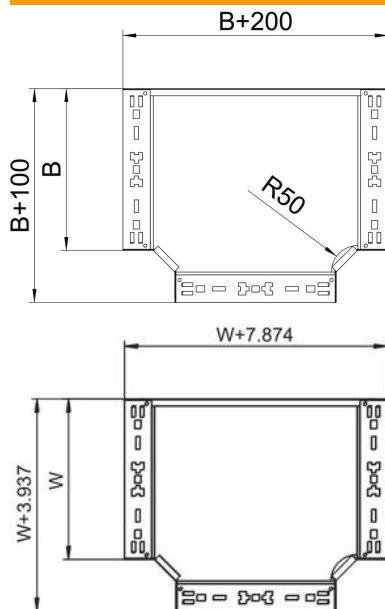

## Magic tee 60FS

Item number: 6041324

Tee branch piece with quick connector system. For all cable tray types of 60 mm side height.

**St** Steel

**FS** Strip galvanized

### Master data

Item number	6041324
Type	RTM 620 FS
Description 1	T-branch piece
Description 2	with quick connector
Manufacturer	OBO
Dimension	60x200
Material	Steel
Surface	Strip galvanized
Surface standard	DIN EN 10346
Smallest sales unit	1
Unit of quantity	Piece
Weight	150.6 kg
Weight unit	kg/100 pc.

### Dimensions

Width	200 mm
Width	8 in
Height	60 mm
Dimension B	200 mm

### Technical data

Bend (angle)	90°
Connector version	Integrated connector
Maintain electrical functions	yes
NATO hole pattern	no
Change of direction	Horizontal
Rustproof steel, pickled	no
Wide-span version	no
Type of connector, cable support system	Screwed
Rail thickness	1.25 mm