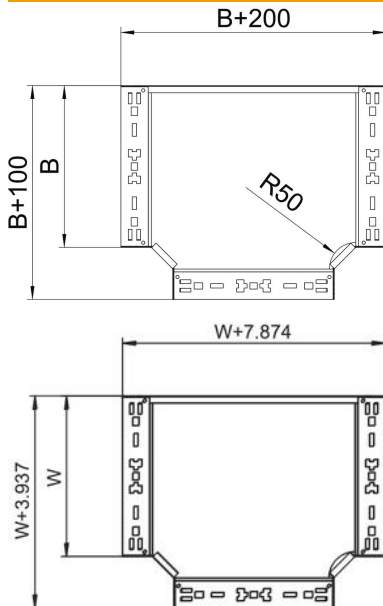

Technical data sheet

Magic tee 60FS

Item number: 6041326

Tee branch piece with quick connector system. For all cable tray types of 60 mm side height.

St Steel

FS Strip galvanized

Master data

Item number	6041326
Type	RTM 630 FS
Description 1	T-branch piece
Description 2	with quick connector
Manufacturer	OBO
Dimension	60x300
Material	Steel
Surface	Strip galvanized
Surface standard	DIN EN 10346
Smallest sales unit	1
Unit of quantity	Piece
Weight	228.42 kg
Weight unit	kg/100 pc.

Technical data sheet

Magic tee 60FS

Item number: 6041326

Dimensions

Width	300 mm
Width	12 in
Height	60 mm
Dimension B	300 mm

Technical data

Bend (angle)	90°
Connector version	Integrated connector
Maintain electrical functions	yes
NATO hole pattern	no
Change of direction	Horizontal
Rustproof steel, pickled	no
Wide-span version	no
Type of connector, cable support system	Screwed
Rail thickness	1.25 mm