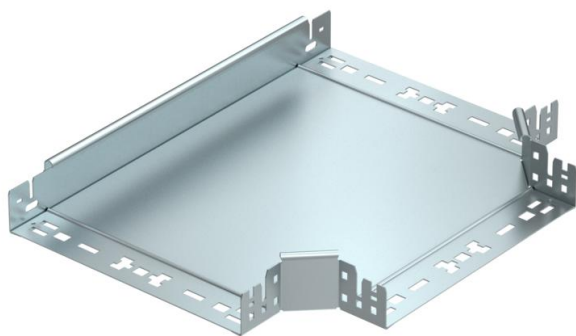

Technical data sheet

Magic tee 60FS

Item number: 6041326

Tee branch piece with quick connector system. For all cable tray types of 60 mm side height.

St Steel

FS Strip galvanized

Master data

Item number	6041326
Type	RTM 630 FS
Description 1	T-branch piece
Description 2	with quick connector
Manufacturer	OBO
Dimension	60x300
Material	Steel
Surface	Strip galvanized
Surface standard	DIN EN 10346
Smallest sales unit	1
Unit of quantity	Piece
Weight	228.42 kg
Weight unit	kg/100 pc.

Technical data sheet

Magic tee 60FS

Item number: 6041326

Dimensions

Width	300 mm
Width	12 in
Height	60 mm
Dimension B	300 mm

Technical data

Bend (angle)	90°
Connector version	Integrated connector
Maintain electrical functions	yes
NATO hole pattern	no
Change of direction	Horizontal
Rustproof steel, pickled	no
Wide-span version	no
Type of connector, cable support system	Screwed
Rail thickness	1.25 mm