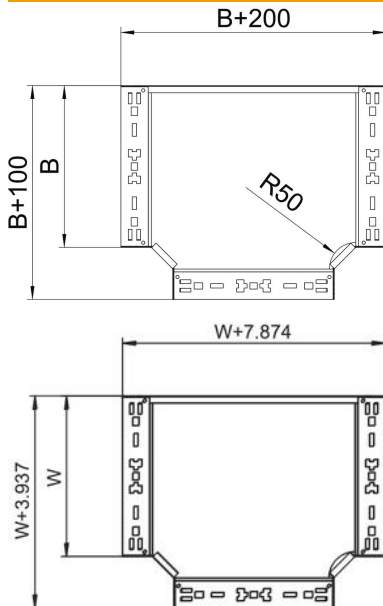

Technical data sheet

Magic tee 60 FT

Item number: 6041348

Tee branch piece with quick connector system. For all cable tray types of 60 mm side height.

St Steel

FT Hot-dip galvanised

Master data

Item number	6041348
Type	RTM 630 FT
Description 1	T-branch piece
Description 2	with quick connector
Manufacturer	OBO
Dimension	60x300
Material	Steel
Surface	Hot-dip galvanised
Surface standard	DIN EN ISO 1461
Smallest sales unit	1
Unit of quantity	Piece
Weight	253.3 kg
Weight unit	kg/100 pc.

Technical data sheet

Magic tee 60 FT

Item number: 6041348

Dimensions

Width	300 mm
Width	12 in
Height	60 mm
Dimension B	300 mm

Technical data

Bend (angle)	90°
Connector version	Integrated connector
Maintain electrical functions	yes
NATO hole pattern	no
Change of direction	Horizontal
Rustproof steel, pickled	no
Wide-span version	no
Type of connector, cable support system	Screwed
Rail thickness	1.25 mm