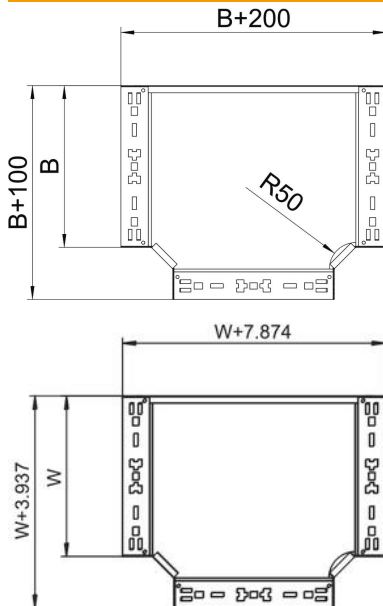

## Magic tee 60FS

Item number: 6041328

Tee branch piece with quick connector system. For all cable tray types of 60 mm side height.

**St** Steel

**FS** Strip galvanized

### Master data

Item number	6041328
Type	RTM 640 FS
Description 1	T-branch piece
Description 2	with quick connector
Manufacturer	OBO
Dimension	60x400
Material	Steel
Surface	Strip galvanized
Surface standard	DIN EN 10346
Smallest sales unit	1
Unit of quantity	Piece
Weight	335.6 kg
Weight unit	kg/100 pc.

### Dimensions

Width	400 mm
Width	16 in
Height	60 mm
Dimension B	400 mm