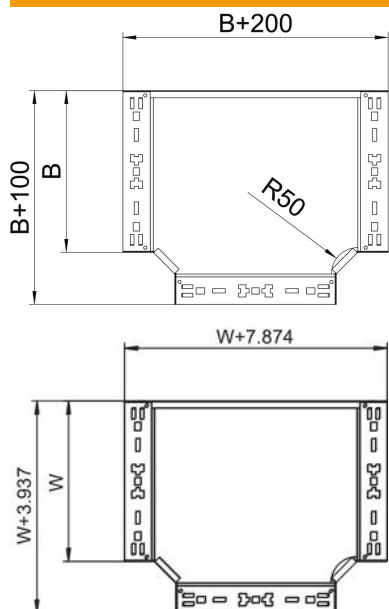

## Magic tee 60FS

Item number: 6041330

Tee branch piece with quick connector system. For all cable tray types of 60 mm side height.

**St** Steel

**FS** Strip galvanized

### Master data

Item number	6041330
Type	RTM 650 FS
Description 1	T-branch piece
Description 2	with quick connector
Manufacturer	OBO
Dimension	60x500
Material	Steel
Surface	Strip galvanized
Surface standard	DIN EN 10346
Smallest sales unit	1
Unit of quantity	Piece
Weight	458.5 kg
Weight unit	kg/100 pc.

### Dimensions

Width	500 mm
Width	20 in
Height	60 mm
Dimension B	500 mm