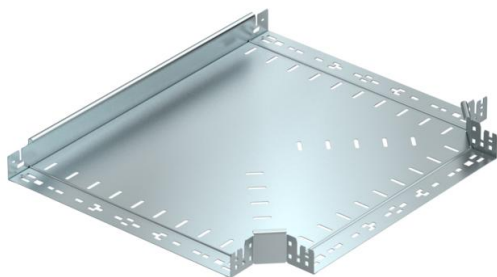

## Magic tee 60FS

Item number: 6041330

Tee branch piece with quick connector system. For all cable tray types of 60 mm side height.

**St** Steel

**FS** Strip galvanized

### Master data

Item number	6041330
Type	RTM 650 FS
Description 1	T-branch piece
Description 2	with quick connector
Manufacturer	OBO
Dimension	60x500
Material	Steel
Surface	Strip galvanized
Surface standard	DIN EN 10346
Smallest sales unit	1
Unit of quantity	Piece
Weight	458.5 kg
Weight unit	kg/100 pc.

### Dimensions

Width	500 mm
Width	20 in
Height	60 mm
Dimension B	500 mm

### Technical data

Bend (angle)	90°
Connector version	Integrated connector
Maintain electrical functions	no
NATO hole pattern	no
Change of direction	Horizontal
Rustproof steel, pickled	no
Wide-span version	no
Type of connector, cable support system	Screwed
Rail thickness	1.25 mm