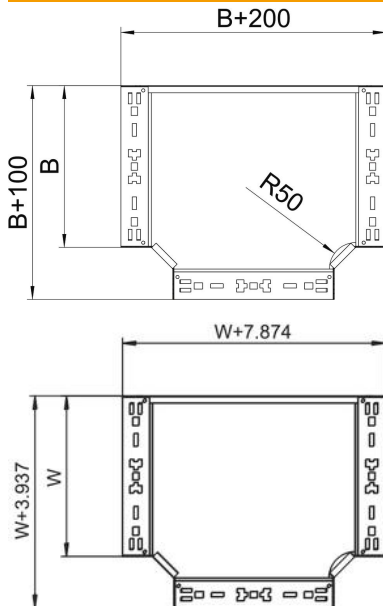

## Magic tee 60 FT

Item number: 6041352

Tee branch piece with quick connector system. For all cable tray types of 60 mm side height.

**St** Steel

**FT** Hot-dip galvanised

### Master data

Item number	6041352
Type	RTM 650 FT
Description 1	T-branch piece
Description 2	with quick connector
Manufacturer	OBO
Dimension	60x500
Material	Steel
Surface	Hot-dip galvanised
Surface standard	DIN EN ISO 1461
Smallest sales unit	1
Unit of quantity	Piece
Weight	495.1 kg
Weight unit	kg/100 pc.

### Dimensions

Width	500 mm
Height	60 mm
Dimension B	500 mm

### Technical data

Bend (angle)	90°
Connector version	Integrated connector
Maintain electrical functions	no
NATO hole pattern	no
Change of direction	Horizontal
Rustproof steel, pickled	no
Wide-span version	no
Type of connector, cable support system	Screwed
Rail thickness	1.25 mm