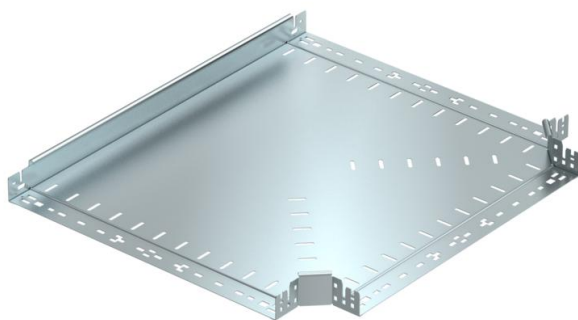

## Magic tee 60FS

Item number: 6041332

Tee branch piece with quick connector system. For all cable tray types of 60 mm side height.

**St** Steel

**FS** Strip galvanized

### Master data

Item number	6041332
Type	RTM 660 FS
Description 1	T-branch piece
Description 2	with quick connector
Manufacturer	OBO
Dimension	60x600
Material	Steel
Surface	Strip galvanized
Surface standard	DIN EN 10346
Smallest sales unit	1
Unit of quantity	Piece
Weight	605 kg
Weight unit	kg/100 pc.

### Dimensions

Width	600 mm
Width	24 in
Height	60 mm
Dimension B	600 mm

### Technical data

Bend (angle)	90°
Connector version	Integrated connector
Maintain electrical functions	no
NATO hole pattern	no
Change of direction	Horizontal
Rustproof steel, pickled	no
Wide-span version	no
Type of connector, cable support system	Screwed
Rail thickness	1.25 mm