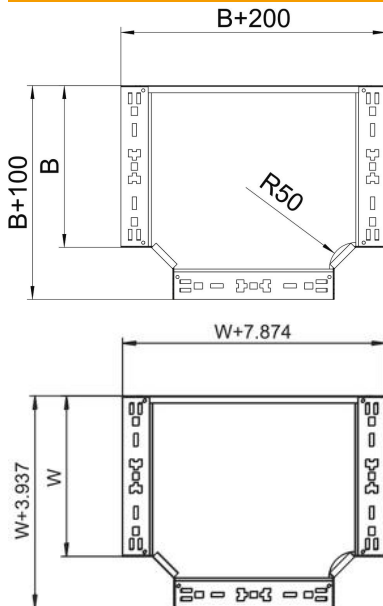

## Magic tee 60FS

Item number: 6041332

Tee branch piece with quick connector system. For all cable tray types of 60 mm side height.

**St** Steel

**FS** Strip galvanized

### Master data

Item number	6041332
Type	RTM 660 FS
Description 1	T-branch piece
Description 2	with quick connector
Manufacturer	OBO
Dimension	60x600
Material	Steel
Surface	Strip galvanized
Surface standard	DIN EN 10346
Smallest sales unit	1
Unit of quantity	Piece
Weight	605 kg
Weight unit	kg/100 pc.

### Dimensions

Width	600 mm
Width	24 in
Height	60 mm
Dimension B	600 mm

### Technical data

Bend (angle)	90°
Connector version	Integrated connector
Maintain electrical functions	no
NATO hole pattern	no
Change of direction	Horizontal
Rustproof steel, pickled	no
Wide-span version	no
Type of connector, cable support system	Screwed
Rail thickness	1.25 mm