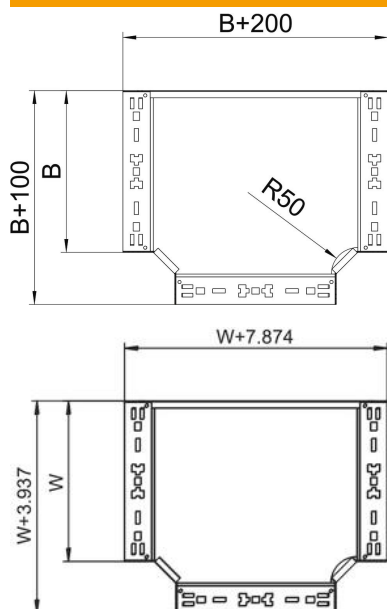

### Master data

Item number	6041354
Type	RTM 660 FT
Description 1	T-branch piece
Description 2	with quick connector
Manufacturer	OBO
Dimension	60x600
Material	Steel
Surface	Hot-dip galvanised
Surface standard	DIN EN ISO 1461
Smallest sales unit	1
Unit of quantity	Piece
Weight	648.8 kg
Weight unit	kg/100 pc.

### Dimensions

Width	600 mm
Height	60 mm
Dimension B	600 mm