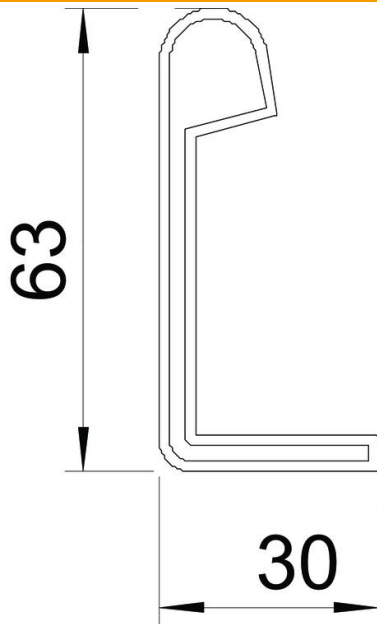

Technical data sheet

Protective cap 60

Item number: 6222537

Protective cap to cover cable ladder ends of side height 60 mm.

PE Polyethylene

Master data

Item number	6222537
Type	SKH 60 OR
Description 1	Protective cap
Description 2	for cable ladder
Manufacturer	OBO
Dimension	H60mm
Colour	Pastel orange; RAL 2003
Material	Polyethylene
Smallest sales unit	40
Unit of quantity	Pair
Weight	1.072 kg
Weight unit	kg/100 pairs

Technical data sheet

Protective cap 60

Item number: 6222537

Dimensions

Length	60 mm
Height	60 mm

Technical data

Version for	End cap
-------------	---------