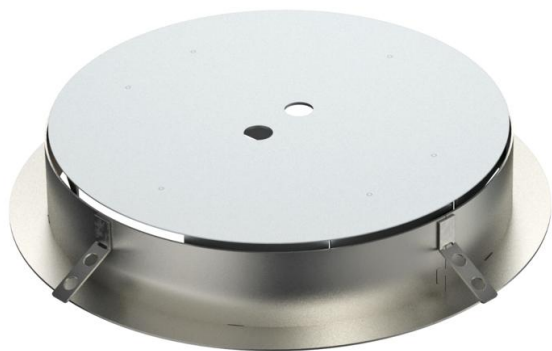

# Technical data sheet

Terrazzo lined body for height-adjustable cassettes, nominal size R9

Item number: 7404376

Lined body, suitable for polishing, for the direct and jointless installation of round height-adjustable cassettes, nominal size 9, into surface-finished screeds/terrazzo floorings. The lining is laid floating onto underfloor boxes with mounting lids of nominal size 9, closing the gaps between underfloor box and cassette frame. The protection cover made from aluminium sheet is put into the cassette frame as a dummy before the screed work is done and can be polished over with the screed or terrazzo.

**A2** Stainless steel

## Master data

Item number	7404376
Type	SK RKR9
Description 1	Shuttering unit for cassettes
Description 2	for polished screeds
Manufacturer	OBO
Material	Stainless steel
Smallest sales unit	1
Unit of quantity	Piece
Weight	220 kg
Weight unit	kg/100 pc.

## Dimensions

Height	55 mm
Dimension D	360 mm
Dimension d	308 mm
Dimension h	55 mm