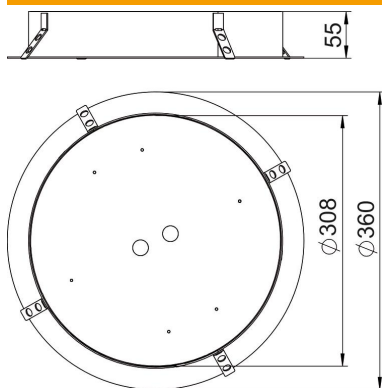

## Master data

Item number	7404376
Type	SK RKR9
Description 1	Shuttering unit for cassettes
Description 2	for polished screeds
Manufacturer	OBO
Material	Stainless steel
Smallest sales unit	1
Unit of quantity	Piece
Weight	220 kg
Weight unit	kg/100 pc.

# Technical data sheet

Terrazzo lined body for height-adjustable cassettes, nominal size R9

Item number: 7404376

## Dimensions

Height	55 mm
Dimension D	360 mm
Dimension d	308 mm
Dimension h	55 mm

## Technical data

Shape	Round
Floor height, max.	200 mm
Floor height, min.	130 mm
Nominal size for device installation units	R9