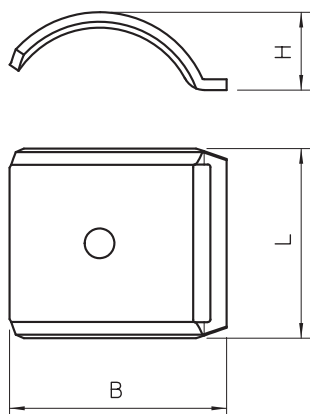

Technical data sheet

Counter-trough, metal, universal

Item no. 1197134

Irrespective of the rail, universally applicable by pushing onto a limb of the BBS clamp clip.

VA Stainless steel, rustproof 1.4301

2B Bright, reworked

Master data

Item no.	1197134
Type	2058FW M 12 A2
Description 1	Counter-trough
Dimension	8-12mm
Material	Stainless steel, material no. 1.4301
Material symbol	A2
Surface	Bright, reworked
Surface symbol	2B
Smallest sales unit (VG)	100 Piece
Weight	0,57 kg/100 pc.

Technical data

Dimension B	17,50 mm
Dimension H	6,50 mm
Dimension L	35,00 mm
Counter-trough/clip version	Counter-trough
Suitable for max. cable diameter	12,00 mm
Halogen-free	<input checked="" type="checkbox"/>
Clamping range D	8,00 - 12,00 mm