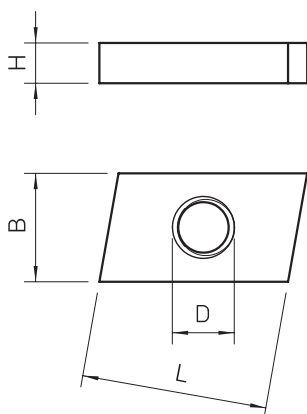

Technical data sheet

Slide nut

Item no. 1147056

Slide nut for use with CM3015, CM3518 and AM3518 profile rails

St	Steel
ZL	Zinc slat

Additional product text 1 | Slide nut for use with C30 profile rungs.

Master data

Item no.	1147056
Type	ACMSN M6 ZL
Description 1	Slide nut
Description 2	for profile rails, medium
Dimension	M6
Material	Steel
Material symbol	St
Surface	Zinc slat
Surface symbol	ZL
Smallest sales unit (VG)	100 Piece
Weight	1,21 kg/100 pc.

Technical data

Length	26,00 mm
Width	16,50 mm
Height	4,00 mm
Dimension B	16,50 mm
Dimension H	4,00 mm
Dimension L	26,00 mm
Thread	M6
Thread size M	6
Thread dimension, metric	6
With spring	<input type="checkbox"/>