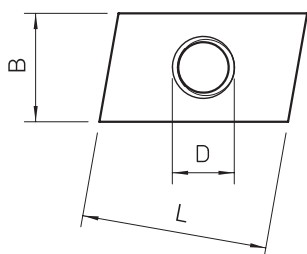

Technical data sheet

Slide nut

Item no. 1147060

Slide nut for use with CM3015, CM3518 and AM3518 profile rails

St	Steel
ZL	Zinc slat

Additional product text 1 | Slide nut for use with C30 profile rungs.

Master data

Item no.	1147060
Type	ACMSN M8 ZL
Description 1	Slide nut
Description 2	for profile rails, medium
Dimension	M8
Material	Steel
Material symbol	St
Surface	Zinc slat
Surface symbol	ZL
Smallest sales unit (VG)	100 Piece
Weight	1,64 kg/100 pc.

Technical data

Length	26,00 mm
Width	16,50 mm
Height	5,00 mm
Dimension B	16,50 mm
Dimension H	5,00 mm
Dimension L	26,00 mm
Thread	M8
Thread size M	8
Thread dimension, metric	8
With spring	<input type="checkbox"/>