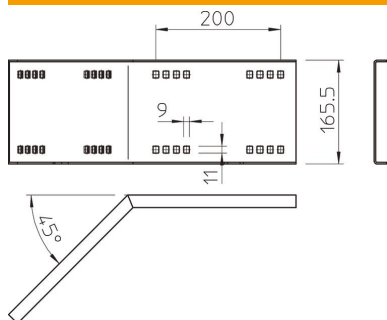

Technical data sheet

45° angle connector, external 160 FS

Item number: 6227856

45° angle connector, horizontal, for wide span cable trays and ladders with a side height of 160 mm.
Including appropriate bolts, washers and nuts.

St Steel

FS Strip galvanized

Master data

Item number	6227856
Type	WRWV 160 A FS
Description 1	45° external angle connector
Description 2	for wide span system 160
Manufacturer	OBO
Dimension	160x500
Material	Steel
Surface	Strip galvanized
Surface standard	DIN EN 10346
Smallest sales unit	1
Unit of quantity	Piece
Weight	234 kg
Weight unit	kg/100 pc.

Technical data sheet

45° angle connector, external 160 FS

Item number: 6227856

Dimensions

Length	540 mm
Width	20 mm
Height	160 mm
Plate thickness	2.5 mm

Technical data

Version for	Angle connector
Maintain electrical functions	no
Suitable for mesh cable tray	no
Suitable for cable ladder	yes
Suitable for cable tray	yes
Suitable for cable tray system height	160 mm
Adjustable connector, horizontal	no
Articulated connector, vertical	no
Rustproof steel, pickled	no
Connection type	Screw connector