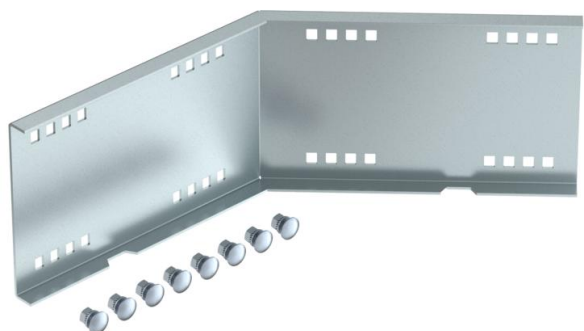

Technical data sheet

45° angle connector, external 160 FS

Item number: 6227856

45° angle connector, horizontal, for wide span cable trays and ladders with a side height of 160 mm.
Including appropriate bolts, washers and nuts.

St Steel

FS Strip galvanized

Master data

Item number	6227856
Type	WRWV 160 A FS
Description 1	45° external angle connector
Description 2	for wide span system 160
Manufacturer	OBO
Dimension	160x500
Material	Steel
Surface	Strip galvanized
Surface standard	DIN EN 10346
Smallest sales unit	1
Unit of quantity	Piece
Weight	234 kg
Weight unit	kg/100 pc.

Technical data sheet

45° angle connector, external 160 FS

Item number: 6227856

Dimensions

Length	540 mm
Width	20 mm
Height	160 mm
Plate thickness	2.5 mm

Technical data

Version for	Angle connector
Maintain electrical functions	no
Suitable for mesh cable tray	no
Suitable for cable ladder	yes
Suitable for cable tray	yes
Suitable for cable tray system height	160 mm
Adjustable connector, horizontal	no
Articulated connector, vertical	no
Rustproof steel, pickled	no
Connection type	Screw connector